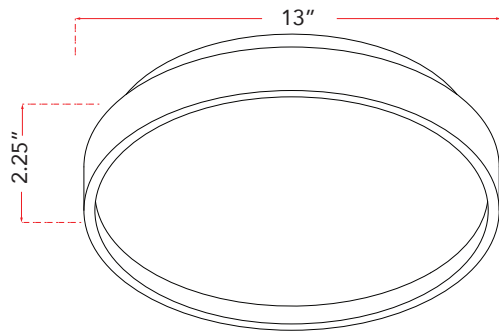

ABRA MODEL **30052FM-BL**
 FAMILY NAME **Tambourine**

13" Low Profile Flushmount with Soft Uplight
 UPC 00810035192133

FIXTURE MATERIAL			
Frame Material	Finishes Available	Diffuser Type	Diffuser Finish
Acrylic	BL-Black WH-White	Acrylic	Frosted

DIMENSIONS IN INCHES			
Fixture			Mounting Plate
Diameter	Height	o.a.h	Diameter
13	2.25	5	10

CERTIFICATION		
Label	Location	Rating
cETLus	Ceiling	Damp Location

LAMPING									
Lamp Type	Lamp qty	Wattage	Max Wattage	Base	Kelvin	CRI	Initial Lumen's	Delivered Lumen's	Voltage
LED	1	20w	20w	Module	3000k	90	1700	1190 estimated	120v

COMPATIBLE DIMMER'S
CL, ELV

J-BOX TYPE
4 x 4 Octagonal

SUPPLIED

SPECIAL NOTES	

Project Name			
Date		Type	