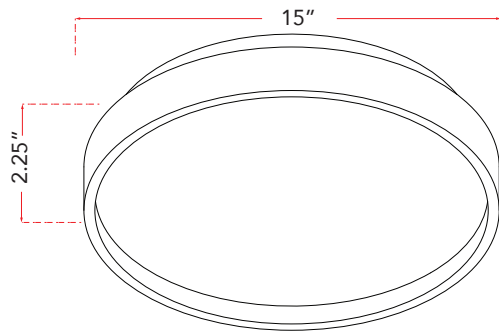

ABRA MODEL **30053FM-WH**

15" Low Profile Flushmount with Soft Uplight

FAMILY NAME **Tambourine**

UPC **00810035192164**

FIXTURE MATERIAL

Frame Material	Finishes Available	Diffuser Type	Diffuser Finish
Acrylic	BL-Black WH-White	Acrylic	Frosted

DIMENSIONS IN INCHES

Fixture			Mounting Plate
Diameter	Height	o.a.h	Diameter
15	2.25	5	10

CERTIFICATION

Label	Location	Rating
cETLus	Ceiling	Damp Location

LAMPING

Lamp Type	Lamp qty	Wattage	Max Wattage	Base	Kelvin	CRI	Initial Lumen's	Delivered Lumen's	Voltage
LED	1	30w	30w	Module	3000k	90	2550	1785 estimated	120v