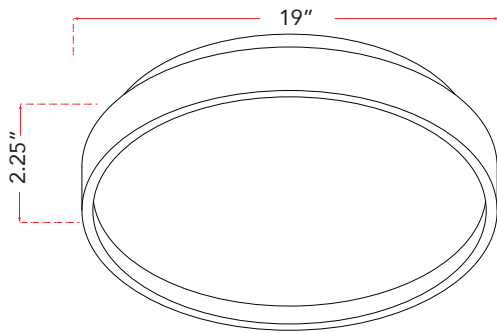

**ABRA MODEL** 30054FM-BL  
**FAMILY NAME** Tambourine

**19" Low Profile Flushmount with Soft Uplight**  
**UPC** 00810035192171

FIXTURE MATERIAL			
Frame Material	Finishes Available	Diffuser Type	Diffuser Finish
Acrylic	BL-Black WH-White	Acrylic	Frosted

DIMENSIONS IN INCHES			
Fixture			Mounting Plate
Diameter	Height	o.a.h	Diameter
19	2.25	5	10

CERTIFICATION		
Label	Location	Rating
cETLus	Ceiling	Damp Location

LAMPING									
Lamp Type	Lamp qty	Wattage	Max Wattage	Base	Kelvin	CRI	Initial Lumen's	Delivered Lumen's	Voltage
LED	1	40w	40w	Module	3000k	90	3400	2380 estimated	120v