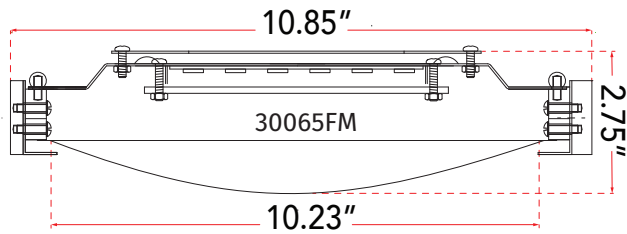

ABRA MODEL **30064FM-BN**

**8" Low Profile Frosted Glass Flushmount with High Output Dimmable LED**

FAMILY NAME **Halo**

UPC **00810035192195**

FIXTURE MATERIAL				FIXTURE DIMENSIONS IN INCHES										
Frame Material	Finishes Available	Diffuser Type	Diffuser Finish	Diameter	Height	o.a.h	Width	Length	Ext	Weight	ADA	Location	Rating	Compliance
Metal	BN-Brushed Nickel CH-Chrome	Glass	Frosted	8	2.75	2.75						Ceiling Mount only	Damp Location	cETLus T-24
LAMPING										Compatible Dimmers		Junction Box Type		SUPPLIED
Lamp Type	Lamp qty	Wattage	Max Wattage	Base	Kelvin	CRI	Initial Lumen's	Delivered Lumen's	Voltage			Standard 4 x 4 Octagon Box		
LED	1	20w	20w	Solid State Module	3000k	90+	1360	952 estimated	120v			SPECIAL NOTES		