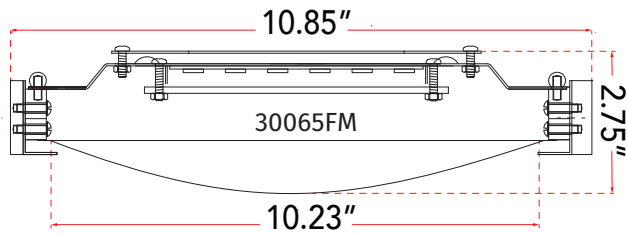

ABRA MODEL **30064FM-CH**

8" Low Profile Frosted Glass Flushmount with High Output Dimmable LED

FAMILY NAME **Halo**

UPC **00810035192201**

FIXTURE MATERIAL				FIXTURE DIMENSIONS IN INCHES										
Frame Material	Finishes Available	Diffuser Type	Diffuser Finish	Diameter	Height	o.a.h	Width	Length	Ext	Weight	ADA	Location	Rating	Compliance
Metal	BN-Brushed Nickel CH-Chrome	Glass	Frosted	8	2.75	2.75						Ceiling Mount only	Damp Location	cETLus T-24
LAMPING										Compatible Dimmers		Junction Box Type		SUPPLIED
Lamp Type	Lamp qty	Wattage	Max Wattage	Base	Kelvin	CRI	Initial Lumen's	Delivered Lumen's	Voltage			Standard 4 x 4 Octagon Box		
LED	1	20w	20w	Solid State Module	3000k	90+	1360	952 estimated	120v			SPECIAL NOTES		