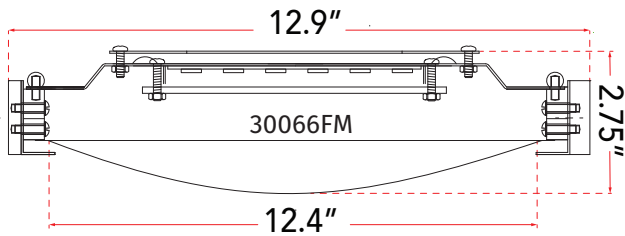

ABRA MODEL **30066FM-BN**

**13" Low Profile Frosted Glass Flushmount with High Output Dimmable LED**

FAMILY NAME **Halo**

UPC **00858083007719**

FIXTURE MATERIAL				FIXTURE DIMENSIONS IN INCHES										
Frame Material	Finishes Available	Diffuser Type	Diffuser Finish	Diameter	Height	o.a.h	Width	Length	Ext	Weight	ADA	Location	Rating	Compliance
Metal	BN-Brushed Nickel CH-Chrome	Glass	Frosted	12.9	2.75	2.75				5.5		Ceiling Mount only	Damp Location	cETLus
LAMPING										Compatible Dimmers		Junction Box Type		SUPPLIED
Lamp Type	Lamp qty	Wattage	Max Wattage	Base	Kelvin	CRI	Initial Lumen's	Delivered Lumen's	Voltage			Standard 4 x 4 Octagon Box		
LED	1	20w	20w	Solid State Module	3000k	90+	1700	1190 estimated	120v					
SPECIAL NOTES														