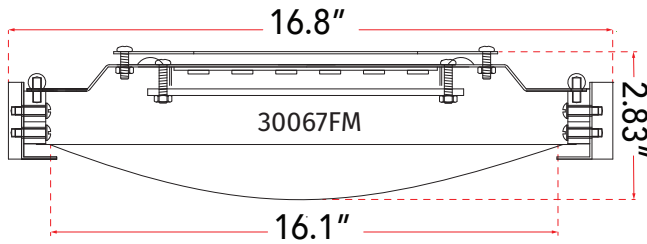

ABRA MODEL **30067FM-BN**

**17" Low Profile Frosted Glass Flushmount with High Output Dimmable LED**

FAMILY NAME **Halo**

UPC **00858083007733**

FIXTURE MATERIAL				FIXTURE DIMENSIONS IN INCHES										
Frame Material	Finishes Available	Diffuser Type	Diffuser Finish	Diameter	Height	o.a.h	Width	Length	Ext	Weight	ADA	Location	Rating	Compliance
Metal	BN-Brushed Nickel CH-Chrome	Glass	Frosted	16.8	2.75	2.83				9		Ceiling Mount only	Damp Location	cETLus T-24
LAMPING										Compatible Dimmers		Junction Box Type		SUPPLIED
Lamp Type	Lamp qty	Wattage	Max Wattage	Base	Kelvin	CRI	Initial Lumen's	Delivered Lumen's	Voltage			Standard 4 x 4 Octagon Box		
LED	1	29w	29w	Solid State Module	3000k	90+	2465	1726 estimated	120v			SPECIAL NOTES		