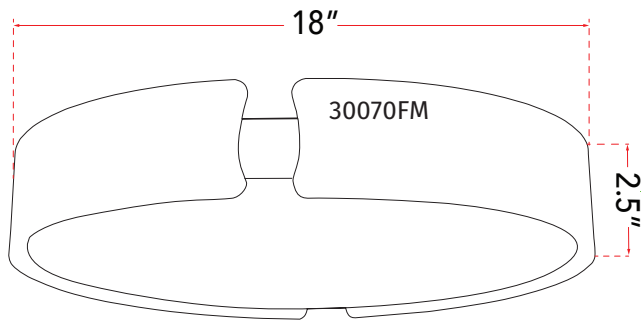

ABRA MODEL **30070FM-BL**

**18" Split Frame Flushmount with High Output Dimmable LED**

FAMILY NAME **Mystic**

UPC **00810035190573**

FIXTURE MATERIAL				FIXTURE DIMENSIONS IN INCHES										
Frame Material	Finishes Available	Diffuser Type	Diffuser Finish	Diameter	Height	o.a.h	Width	Length	Ext	Weight	ADA	Location	Rating	Compliance
Steel	BL-Black	Acrylic	White	18	2.5	2.5						Ceiling Mount only	Damp Location	cETLus
LAMPING										Compatible Dimmers		Junction Box Type		SUPPLIED
Lamp Type	Lamp qty	Wattage	Max Wattage	Base	Kelvin	CRI	Initial Lumen's	Delivered Lumen's	Voltage			Standard 4 x 4 Octagon Box		
LED	1	38w	38w	Solid State Module	3000k	90+	3825	2678 estimated	120v					
SPECIAL NOTES														

**ABRA LIGHTING**  
NEOTERIC DESIGN

12151 Madera Way Riverside California 92503  
Phone: 949-940-1155 • Toll Free 800-295-7121  
www.abralighting.com

<b>Project Name</b>				
<b>Date</b>		<b>Type</b>		