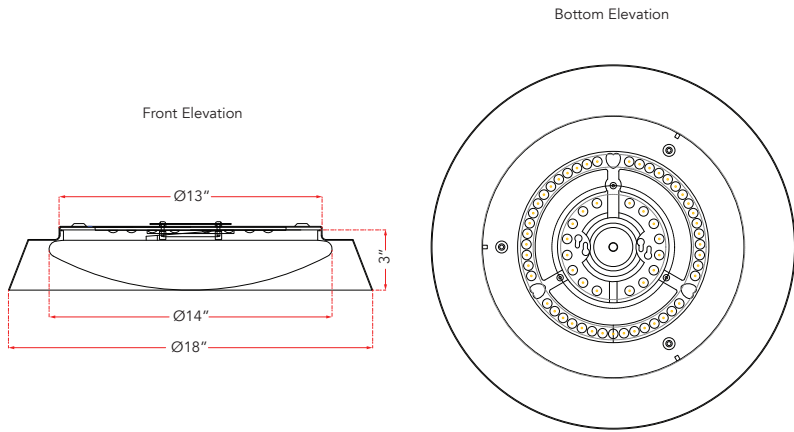

ABRA MODEL **30073FM-MB.GLD**

**18" 3CCK Flared Metal Frame with Opal Glass Diffuser**

ABRA Model **Flare**

**UPC 00810035193444**

FIXTURE MATERIAL				DIMENSIONS IN INCHES						CERTIFICATION		
Frame Material	Finishes Available	Diffuser	Finish	Fixture		Label	Location	Rating				
				Diameter	Height							
Steel	MB.GLD-Matte Black Gold MW.GLD-Matte White Gold	Glass	Frosted	18	3	cETLus	Ceiling	Damp Location				

LAMPING										COMPATIBLE DIM-MER'S	J-BOX TYPE	SUPPLIED
Lamp Type	Lamp qty	Wattage	Max Watt-age	Base	Kelvin	CRI	Initial Lumen's	Delivered Lumen's	Voltage	CL, ELV	Octagonal	
LED	1	40w	40w	Modules	2700k 3350k 4000k	90	3400	2380 estimated	120v			