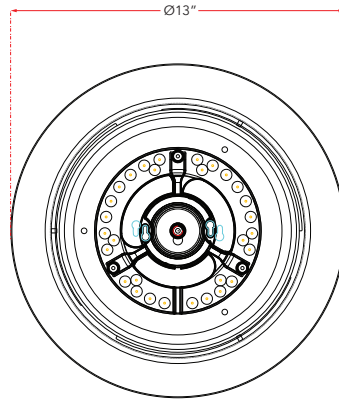

ABRA MODEL **30075FM-MB**

13" 3CCK Inner Curve Flushmount with Opal Glass Diffuser

ABRA Model **Lynx**

UPC 00810035193475

Front Elevation

Bottom Elevation

FIXTURE MATERIAL

Frame Material	Finishes Available	Diffuser	Finish
Steel	MB-Matte Black MW-Matte White BN-Brushed Nickel	Glass	Opal

DIMENSIONS IN INCHES

Fixture	
Diameter	Height
13	4

CERTIFICATION

Label	Location	Rating
cETLus	Ceiling	Damp Location

LAMPING

Lamp Type	Lamp qty	Wattage	Max Watt- age	Base	Kelvin	CRI	Initial Lumen's	Delivered Lumen's	Voltage
LED	1	20w	20w	Modules	2700k 3350k 4000k	90	1700	1190 estimated	120v