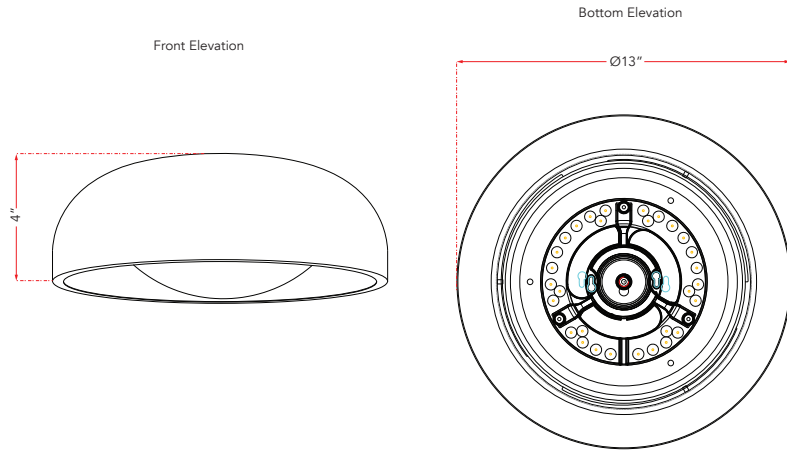

ABRA MODEL **30075FM-MW**

13" 3CCK Inner Curve Flushmount with Opal Glass Diffuser

ABRA Model **Lynx**

UPC 00810035193482

FIXTURE MATERIAL				DIMENSIONS IN INCHES						CERTIFICATION				
Frame Material	Finishes Available	Diffuser	Finish	Fixture		Label	Location	Rating						
				Diameter	Height									
Steel	MW-Matte White BN-Brushed Nickel MB-Matte Black	Glass	Opal	13	4	cETLus	Ceiling	Damp Location						

LAMPING										COMPATIBLE DIMMER'S	J-BOX TYPE	SUPPLIED
Lamp Type	Lamp qty	Wattage	Max Wattage	Base	Kelvin	CRI	Initial Lumen's	Delivered Lumen's	Voltage	CL, ELV	Octagonal	
LED	1	20w	20w	Modules	2700k 3350k 4000k	90	1700	1190 estimated	120v			