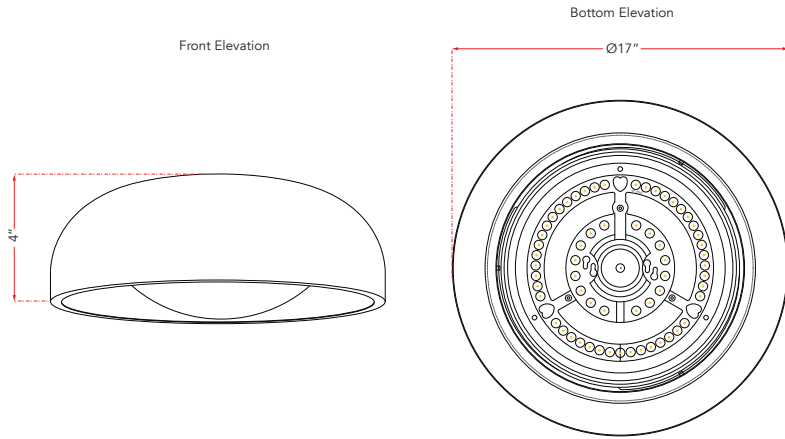

ABRA MODEL **30076FM-MB**

17" 3CCK Inner Curve Flushmount with Opal Glass Diffuser

ABRA Model **Flare**

UPC 00810035193505

FIXTURE MATERIAL				DIMENSIONS IN INCHES						CERTIFICATION		
Frame Material	Finishes Available	Diffuser	Finish	Fixture		Label	Location	Rating				
				Diameter	Height							
Steel	MB-Matte Black MW-Matte White BN-Brushed Nickel	Glass	Opal	17	4	cETLus	Ceiling	Damp Location				