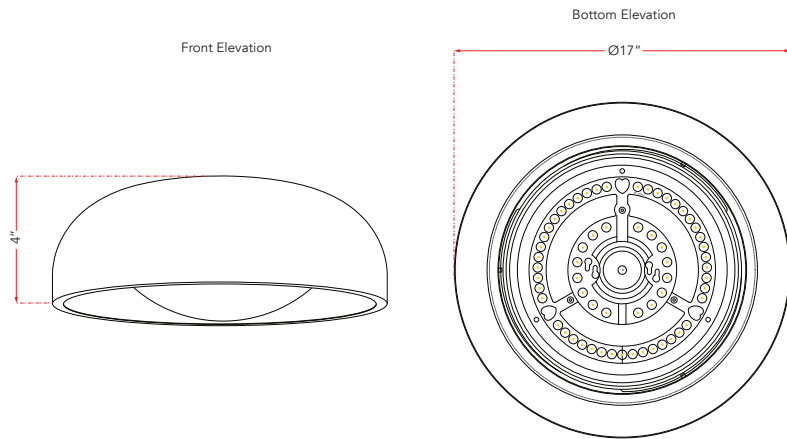

ABRA MODEL **30076FM-MW**

**17" 3CCK Inner Curve Flushmount with Opal Glass Diffuser**

ABRA Model **Flare**

UPC 00810035193512

FIXTURE MATERIAL				DIMENSIONS IN INCHES						CERTIFICATION		
Frame Material	Finishes Available	Diffuser	Finish	Fixture		Label	Location	Rating				
				Diameter	Height							
Steel	MW-Matte White BN-Brushed Nickel MB-Matte Black	Glass	Opal	17	4	cETLus	Ceiling	Damp Location				