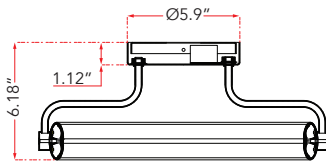

FAMILY NAME 30082FM-MB

14" Dual LED Ring Flushmount

ABRA MODEL Rave

UPC 00810035193529

Top Elevation

Front Elevation

FIXTURE MATERIAL				FIXTURE DIMENSIONS IN INCHES									
Frame Material	Finishes Available	Diffuser Type	Diffuser Finish	Diameter	Height	o.a.h	Width	Length	Ext	ADA	Location	Rating	Compliance
Metal	MB-Matte Black TS-Titanium Silver	Silicon	White	14	6.2			15			Ceiling Mount only	Damp Location	cETLus
LAMPING										Compatible Dimmers	Junction Box Type	SUPPLIED	
Lamp Type	Lamp qty	Wattage	Max Wattage	Base	Kelvin	CRI	Initial Lumen's	Delivered Lumen's	Voltage	Triac, CL,ELV	Standard 4 x 4 Octagon Box	Lamps	
LED	1	22w	22w	Solid State Module	3000k	90+	1870	1309 estimated	120v	SPECIAL NOTES			