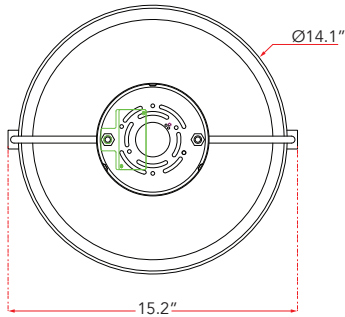

FAMILY NAME 30082FM-MB

14" Dual LED Ring Flushmount

ABRA MODEL Rave

UPC 00810035193529

Top Elevation

Front Elevation

FIXTURE MATERIAL				FIXTURE DIMENSIONS IN INCHES									
Frame Material	Finishes Available	Diffuser Type	Diffuser Finish	Diameter	Height	o.a.h	Width	Length	Ext	ADA	Location	Rating	Compliance
Metal	MB-Matte Black TS-Titanium Silver	Silicon	White	14	6.2			15			Ceiling Mount only	Damp Location	cETLus
LAMPING										Compatible Dimmers	Junction Box Type	SUPPLIED	
Lamp Type	Lamp qty	Wattage	Max Wattage	Base	Kelvin	CRI	Initial Lumen's	Delivered Lumen's	Voltage	Triac, CL,ELV	Standard 4 x 4 Octagon Box	Lamps	
LED	1	22w	22w	Solid State Module	3000k	90+	1870	1309 estimated	120v	SPECIAL NOTES			

ABRA LIGHTING
NEOTERIC DESIGN

12151 Madera Way Riverside California 92503
Phone: 949-940-1155 • Toll Free 800-295-7121
www.abralighting.com

Project Name			
Date		Type	