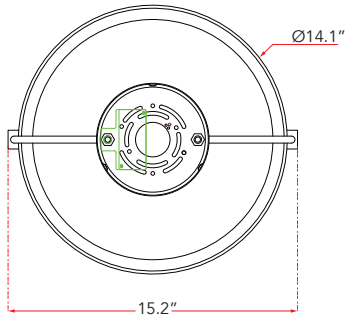

FAMILY NAME 30082FM-TS

14" Dual LED Ring Flushmount

ABRA MODEL Rave

UPC 00810035193536

Top Elevation

Front Elevation

FIXTURE MATERIAL				FIXTURE DIMENSIONS IN INCHES									
Frame Material	Finishes Available	Diffuser Type	Diffuser Finish	Diameter	Height	o.a.h	Width	Length	Ext	ADA	Location	Rating	Compliance
Metal	TS-Titanium Silver MB-Matte Black	Silicon	White	14	6.2			15			Ceiling Mount only	Damp Location	cETLus
LAMPING										Compatible Dimmers	Junction Box Type	SUPPLIED	
Lamp Type	Lamp qty	Wattage	Max Wattage	Base	Kelvin	CRI	Initial Lumen's	Delivered Lumen's	Voltage	Triac, CL,ELV	Standard 4 x 4 Octagon Box	Lamps	
LED	1	22w	22w	Solid State Module	3000k	90+	1870	1309 estimated	120v	SPECIAL NOTES			

ABRA LIGHTING
NEOTERIC DESIGN

12151 Madera Way Riverside California 92503
Phone: 949-940-1155 • Toll Free 800-295-7121
www.abralighting.com

Project Name			
Date		Type	