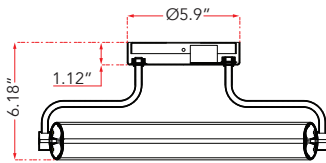

FAMILY NAME 30082FM-TS

14" Dual LED Ring Flushmount

ABRA MODEL Rave

UPC 00810035193536

Top Elevation

Front Elevation

FIXTURE MATERIAL				FIXTURE DIMENSIONS IN INCHES									
Frame Material	Finishes Available	Diffuser Type	Diffuser Finish	Diameter	Height	o.a.h	Width	Length	Ext	ADA	Location	Rating	Compliance
Metal	TS-Titanium Silver MB-Matte Black	Silicon	White	14	6.2			15			Ceiling Mount only	Damp Location	cETLus
LAMPING										Compatible Dimmers	Junction Box Type	SUPPLIED	
Lamp Type	Lamp qty	Wattage	Max Wattage	Base	Kelvin	CRI	Initial Lumen's	Delivered Lumen's	Voltage	Triac, CL,ELV	Standard 4 x 4 Octagon Box	Lamps	
LED	1	22w	22w	Solid State Module	3000k	90+	1870	1309 estimated	120v	SPECIAL NOTES			