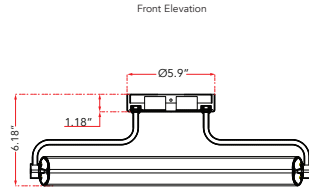

**FAMILY NAME** 30083FM-MB  
**ABRA MODEL** Rave

**18" Dual LED Ring Flushmount**  
**UPC** 00810035193543

FIXTURE MATERIAL				FIXTURE DIMENSIONS IN INCHES									
Frame Material	Finishes Available	Diffuser Type	Diffuser Finish	Diameter	Height	o.a.h	Width	Length	Ext	ADA	Location	Rating	Compliance
Metal	MB-Matte Black TS-Titanium Silver	Silicon	White	18	6.2			18.9			Ceiling Mount only	Damp Location	cETLus
LAMPING										Compatible Dimmers	Junction Box Type	SUPPLIED	
Lamp Type	Lamp qty	Wattage	Max Wattage	Base	Kelvin	CRI	Initial Lumen's	Delivered Lumen's	Voltage	Triac, CL,ELV	Standard 4 x 4 Octagon Box	Lamps	
LED	1	32w	32w	Solid State Module	3000k	90+	2720	1904 estimated	120v	SPECIAL NOTES			