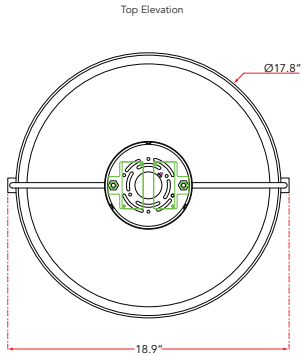

**FAMILY NAME** 30083FM-MB  
**ABRA MODEL** Rave

**18" Dual LED Ring Flushmount**  
**UPC** 00810035193543

FIXTURE MATERIAL				FIXTURE DIMENSIONS IN INCHES									
Frame Material	Finishes Available	Diffuser Type	Diffuser Finish	Diameter	Height	o.a.h	Width	Length	Ext	ADA	Location	Rating	Compliance
Metal	MB-Matte Black TS-Titanium Silver	Silicon	White	18	6.2			18.9			Ceiling Mount only	Damp Location	cETLus
LAMPING										Compatible Dimmers	Junction Box Type	SUPPLIED	
Lamp Type	Lamp qty	Wattage	Max Wattage	Base	Kelvin	CRI	Initial Lumen's	Delivered Lumen's	Voltage	Triac, CL,ELV	Standard 4 x 4 Octagon Box	Lamps	
LED	1	32w	32w	Solid State Module	3000k	90+	2720	1904 estimated	120v	SPECIAL NOTES			