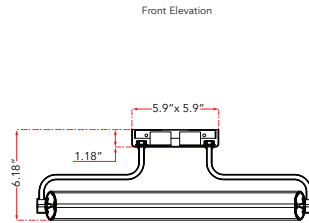

FAMILY NAME 30085FM-MB

18" Dual LED Square Flushmount

ABRA MODEL Rave

UPC 00810035193581

FIXTURE MATERIAL				FIXTURE DIMENSIONS IN INCHES									
Frame Material	Finishes Available	Diffuser Type	Diffuser Finish	Diameter	Height	o.a.h	Width	Length	Ext	ADA	Location	Rating	Compliance
Metal	MB-Matte Black GLD-Gold	Silicon	White		6.2		18	18			Ceiling Mount only	Damp Location	cETLus
LAMPING										Compatible Dimmers	Junction Box Type	SUPPLIED	
Lamp Type	Lamp qty	Wattage	Max Wattage	Base	Kelvin	CRI	Initial Lumen's	Delivered Lumen's	Voltage	Triac, CL,ELV	Standard 4 x 4 Octagon Box	Lamps	
LED	1	32w	32w	Solid State Module	3000k	90+	2720	1904 estimated	120v	SPECIAL NOTES			