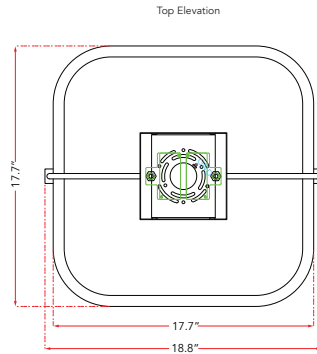

FAMILY NAME 30085FM-MB

18" Dual LED Square Flushmount

ABRA MODEL Rave

UPC 00810035193581

FIXTURE MATERIAL				FIXTURE DIMENSIONS IN INCHES									
Frame Material	Finishes Available	Diffuser Type	Diffuser Finish	Diameter	Height	o.a.h	Width	Length	Ext	ADA	Location	Rating	Compliance
Metal	MB-Matte Black GLD-Gold	Silicon	White		6.2		18	18			Ceiling Mount only	Damp Location	cETLus
LAMPING										Compatible Dimmers	Junction Box Type	SUPPLIED	
Lamp Type	Lamp qty	Wattage	Max Wattage	Base	Kelvin	CRI	Initial Lumen's	Delivered Lumen's	Voltage	Triac, CL,ELV	Standard 4 x 4 Octagon Box	Lamps	
LED	1	32w	32w	Solid State Module	3000k	90+	2720	1904 estimated	120v	SPECIAL NOTES			