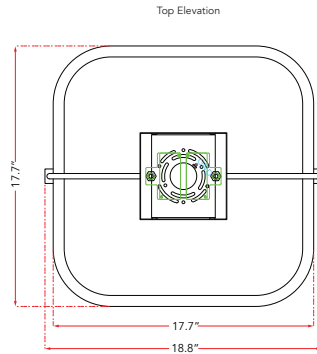

FAMILY NAME 30085FM-TS

18" Dual LED Square Flushmount

ABRA MODEL Rave

UPC 00810035193598

FIXTURE MATERIAL				FIXTURE DIMENSIONS IN INCHES									
Frame Material	Finishes Available	Diffuser Type	Diffuser Finish	Diameter	Height	o.a.h	Width	Length	Ext	ADA	Location	Rating	Compliance
Metal	GLD-Gold MB-Matte Black	Silicon	White		6.2		18	18			Ceiling Mount only	Damp Location	cETLus
LAMPING										Compatible Dimmers	Junction Box Type	SUPPLIED	
Lamp Type	Lamp qty	Wattage	Max Wattage	Base	Kelvin	CRI	Initial Lumen's	Delivered Lumen's	Voltage	Triac, CL,ELV	Standard 4 x 4 Octagon Box	Lamps	
LED	1	32w	32w	Solid State Module	3000k	90+	2720	1904 estimated	120v	SPECIAL NOTES			