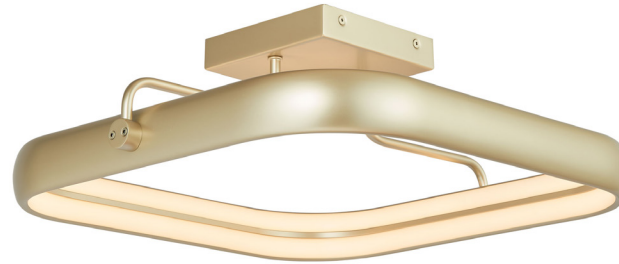

FAMILY NAME 30085FM-TS

18" Dual LED Square Flushmount

ABRA MODEL Rave

UPC 00810035193598

FIXTURE MATERIAL				FIXTURE DIMENSIONS IN INCHES									
Frame Material	Finishes Available	Diffuser Type	Diffuser Finish	Diameter	Height	o.a.h	Width	Length	Ext	ADA	Location	Rating	Compliance
Metal	GLD-Gold MB-Matte Black	Silicon	White		6.2		18	18			Ceiling Mount only	Damp Location	cETLus
LAMPING										Compatible Dimmers	Junction Box Type	SUPPLIED	
Lamp Type	Lamp qty	Wattage	Max Wattage	Base	Kelvin	CRI	Initial Lumen's	Delivered Lumen's	Voltage	Triac, CL,ELV	Standard 4 x 4 Octagon Box	Lamps	
LED	1	32w	32w	Solid State Module	3000k	90+	2720	1904 estimated	120v	SPECIAL NOTES			

ABRA LIGHTING
NEOTERIC DESIGN

12151 Madera Way Riverside California 92503
Phone: 949-940-1155 • Toll Free 800-295-7121
www.abralighting.com

Project Name			
Date		Type	