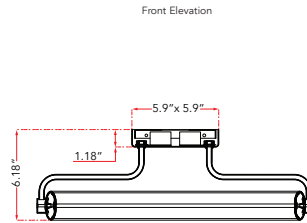

FAMILY NAME 30085FM-TS

18" Dual LED Square Flushmount

ABRA MODEL Rave

UPC 00810035193598

FIXTURE MATERIAL				FIXTURE DIMENSIONS IN INCHES									
Frame Material	Finishes Available	Diffuser Type	Diffuser Finish	Diameter	Height	o.a.h	Width	Length	Ext	ADA	Location	Rating	Compliance
Metal	GLD-Gold MB-Matte Black	Silicon	White		6.2		18	18			Ceiling Mount only	Damp Location	cETLus
LAMPING										Compatible Dimmers	Junction Box Type	SUPPLIED	
Lamp Type	Lamp qty	Wattage	Max Wattage	Base	Kelvin	CRI	Initial Lumen's	Delivered Lumen's	Voltage	Triac, CL,ELV	Standard 4 x 4 Octagon Box	Lamps	
LED	1	32w	32w	Solid State Module	3000k	90+	2720	1904 estimated	120v	SPECIAL NOTES			