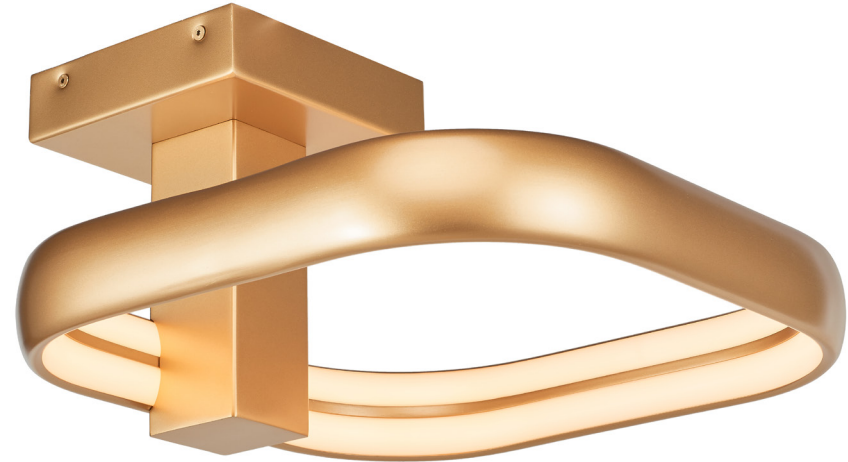

ABRA MODEL **30086FM-GLD**

Dual LED Off-Set Square Semi-Flushmount

ABRA Model **Rave**

UPC 00810035193611

FIXTURE MATERIAL				DIMENSIONS IN INCHES						CERTIFICATION		
Frame Material	Finishes Available	Diffuser	Finish	Fixture			Label	Location	Rating			
				Length	Width	Height						
Metal	GLD-Gold MB-Matte Black	Silicon	White	15.1	13.7	7.8	cETLus	Ceiling	Damp Location			

LAMPING										COMPATIBLE DIMMER'S	J-BOX TYPE	SUPPLIED
Lamp Type	Lamp qty	Wattage	Max Watt- age	Base	Kelvin	CRI	Initial Lumen's	Delivered Lumen's	Voltage	CL, ELV	Octagonal	
LED	1	22w	22w	Modules	3000k	90	1870	1309 estimated	120v	SPECIAL NOTES		