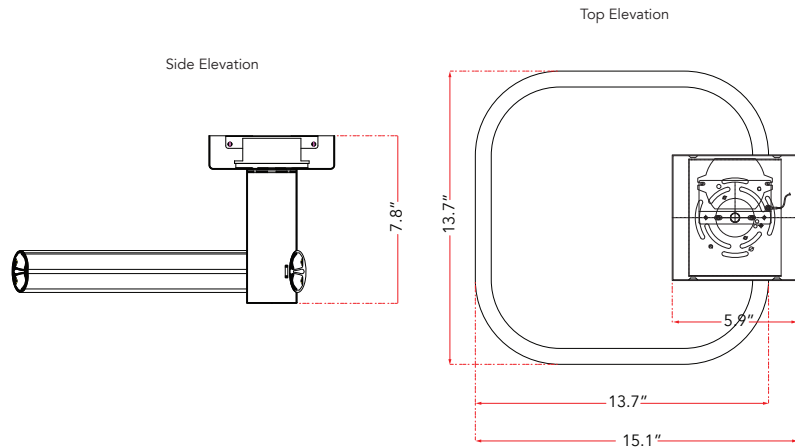

ABRA MODEL **30086FM-GLD**

Dual LED Off-Set Square Semi-Flushmount

ABRA Model **Rave**

UPC 00810035193611

FIXTURE MATERIAL				DIMENSIONS IN INCHES						CERTIFICATION		
Frame Material	Finishes Available	Diffuser	Finish	Fixture			Label	Location	Rating			
				Length	Width	Height						
Metal	GLD-Gold MB-Matte Black	Silicon	White	15.1	13.7	7.8	cETLus	Ceiling	Damp Location			

LAMPING										COMPATIBLE DIMMER'S	J-BOX TYPE	SUPPLIED
Lamp Type	Lamp qty	Wattage	Max Watt- age	Base	Kelvin	CRI	Initial Lumen's	Delivered Lumen's	Voltage	CL, ELV	Octagonal	
LED	1	22w	22w	Modules	3000k	90	1870	1309 estimated	120v	SPECIAL NOTES		