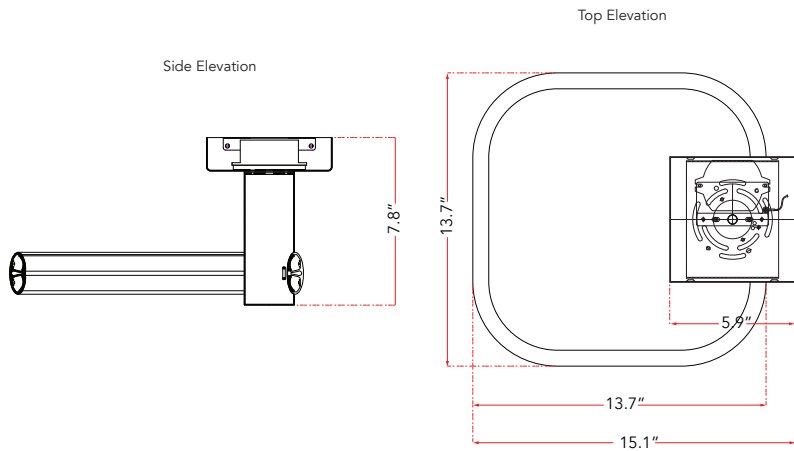

ABRA MODEL **30086FM-MB**

Dual LED Off-Set Square Semi-Flushmount

ABRA Model **Rave**

UPC 00810035193604

FIXTURE MATERIAL				DIMENSIONS IN INCHES			CERTIFICATION		
Frame Material	Finishes Available	Diffuser	Finish	Fixture			Label	Location	Rating
				Width	Length	Height			
Steel	MB-Matte Black GLD-Gold	Silicon	White	13.7	15.1	7.8	cETLus	Ceiling	Damp Location

LAMPING										COMPATIBLE DIMMER'S	J-BOX TYPE	SUPPLIED
Lamp Type	Lamp qty	Wattage	Max Wattage	Base	Kelvin	CRI	Initial Lumen's	Delivered Lumen's	Voltage	CL, ELV	Octagonal	
LED	1	22w	22w	Modules	3000k	90	1870	1309 estimated	120v			