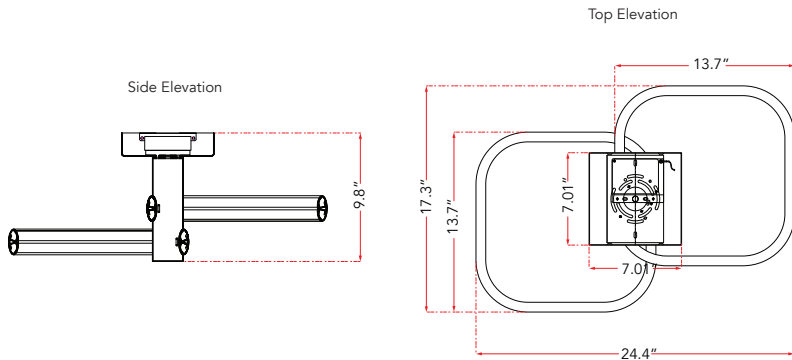

ABRA MODEL **30087FM-MB**

Dual LED Off-Set Twin Square Semi-Flushmount

ABRA Model **Rave**

UPC 00810035193628

FIXTURE MATERIAL				DIMENSIONS IN INCHES						CERTIFICATION		
Frame Material	Finishes Available	Diffuser	Finish	Fixture			Label	Location	Rating			
				Length	Width	Height						
Metal	MB-Matte Black GLD-Gold	Silicon	White	24.4	17.3	9.8	cETLus	Ceiling	Damp Location			

LAMPING										COMPATIBLE DIMMER'S	J-BOX TYPE	SUPPLIED
Lamp Type	Lamp qty	Wattage	Max Watt-age	Base	Kelvin	CRI	Initial Lumen's	Delivered Lumen's	Voltage	CL, ELV	Octagonal	
LED	2	22w	44w	Modules	3000k	90	3740	2618 estimated	120v	SPECIAL NOTES		