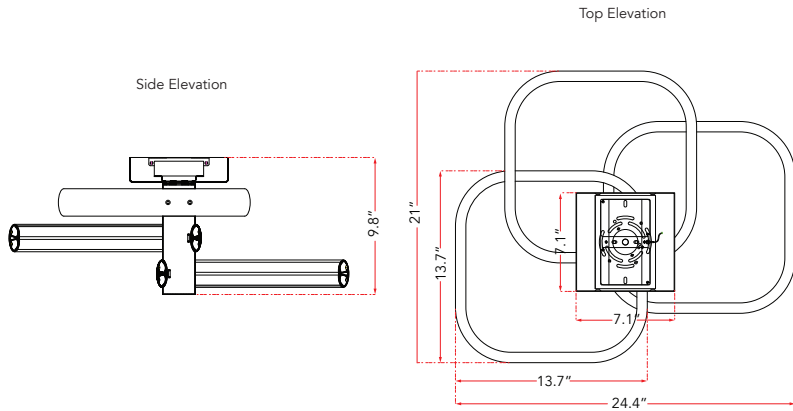

ABRA MODEL **30088FM-GLD**

Dual LED Off-Set Triple Square Semi-Flush

ABRA Model **Rave**

UPC 00810035193659

FIXTURE MATERIAL				DIMENSIONS IN INCHES			CERTIFICATION		
Frame Material	Finishes Available	Diffuser	Finish	Fixture			Label	Location	Rating
				Length	Width	Height			
Metal	GLD-Gold MB-Matte Black	Silicon	White	24.4	21	9.8	cETLus	Ceiling	Damp Location

LAMPING										COMPATIBLE DIMMER'S	J-BOX TYPE	SUPPLIED
Lamp Type	Lamp qty	Wattage	Max Watt-age	Base	Kelvin	CRI	Initial Lumen's	Delivered Lumen's	Voltage	CL, ELV	Octagonal	
LED	3	22w	66w	Modules	3000k	90	5160	3927 estimated	120v			