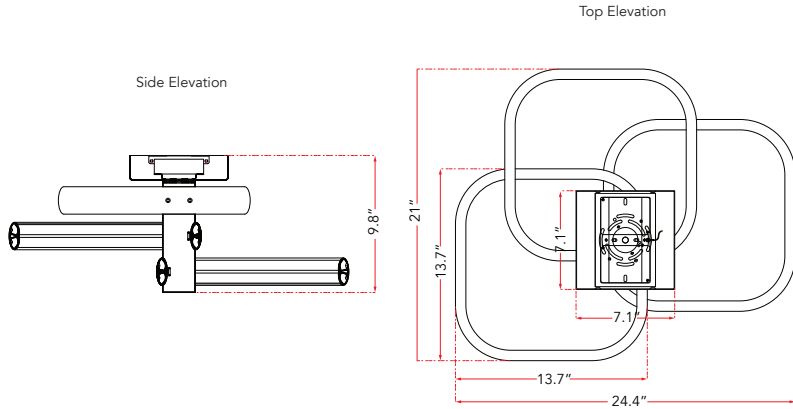

ABRA MODEL **30088FM-MB**

**Dual LED Off-Set Triple Square Semi-Flush**

ABRA Model **Rave**

UPC 00810035193642

FIXTURE MATERIAL				DIMENSIONS IN INCHES						CERTIFICATION		
Frame Material	Finishes Available	Diffuser	Finish	Fixture			Label	Location	Rating			
				Length	Width	Height						
Metal	MB-Matte Black GLD-Gold	Silicon	White	24.4	21	9.8	cETLus	Ceiling	Damp Location			

LAMPING										COMPATIBLE DIMMER'S	J-BOX TYPE	SUPPLIED
Lamp Type	Lamp qty	Wattage	Max Watt-age	Base	Kelvin	CRI	Initial Lumen's	Delivered Lumen's	Voltage	CL, ELV	Octagonal	
LED	3	22w	66w	Modules	3000k	90	5160	3927 estimated	120v			