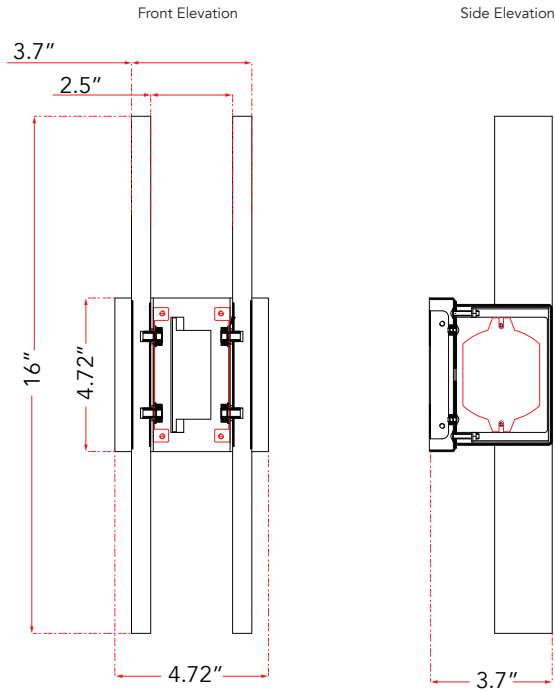

ABRA MODEL **500070DW-SL**

Twin Bar Wet Location Wall Fixture

ABRA Model **Slate**

UPC 00810035193734

FIXTURE MATERIAL			
Frame Material	Finishes Available	Diffuser	Finish
Metal	SL-Silica MB-Matte Black	Silicon	White

DIMENSIONS IN INCHES		
Fixture		
Height	Width	Ext
16	4.72	3.7

CERTIFICATION		
Label	Location	Rating
cETLus	Wall	Wet Location

LAMPING									
Lamp Type	Lamp qty	Wattage	Max Watt- age	Base	Kelvin	CRI	Initial Lumen's	Delivered Lumen's	Voltage
LED	2	12w	24w	Modules	3000k	90	2040	1428 estimated	120v