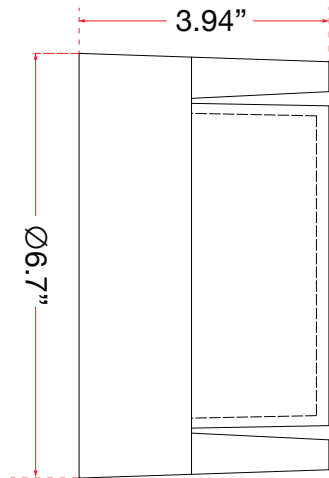

ABRA MODEL 500220DW-MB **Round outdoor wall sconce**
FAMILY NAME Geo **UPC** 00810035190986

FIXTURE MATERIAL				FIXTURE DIMENSIONS IN INCHES										
Frame Material	Finishes Available	Diffuser Type	Diffuser Finish	Diameter	Height	o.a.h	Width	Length	Ext	Weight	ADA	Location	Rating	Compliance
Aluminum	MB-Matte Black SL-Silica	Acrylic	White	6.7					3.94		Compliant	Wall or Ceiling	Wet Location	cETLus
LAMPING										Compatible Dimmers		Junction Box Type		SUPPLIED
Lamp Type	Lamp qty	Wattage	Max Wattage	Base	Kelvin	CRI	Initial Lumen's	Delivered Lumen's	Voltage			Standard 4 x 4 Octagon Box		
LED	1	9w	9w	Solid State Module	3000k	90+	765	536 estimated	120v					
SPECIAL NOTES														