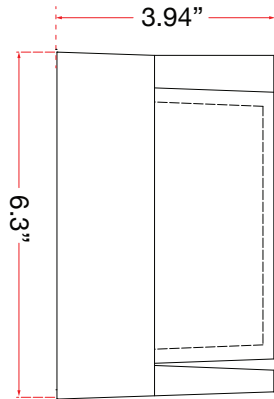

ABRA MODEL **500230DW-MB**

Square outdoor wall sconce with hoods

FAMILY NAME **Geo**

UPC **00810035191006**

FIXTURE MATERIAL				FIXTURE DIMENSIONS IN INCHES										
Frame Material	Finishes Available	Diffuser Type	Diffuser Finish	Diameter	Height	o.a.h	Width	Length	Ext	Weight	ADA	Location	Rating	Compliance
Aluminum	MB-Matte Black SL-Silica	Acrylic	White				6.3	6.3	3.94		Compliant	Wall Mount only	Wet Location	cETLus
LAMPING										Compatible Dimmers	Junction Box Type	SUPPLIED		
Lamp Type	Lamp qty	Wattage	Max Wattage	Base	Kelvin	CRI	Initial Lumen's	Delivered Lumen's	Voltage		Standard 4 x 4 Octagon Box			
LED	1	9w	9w	Solid State Module	3000k	90+	765	536 estimated	120v					
SPECIAL NOTES														