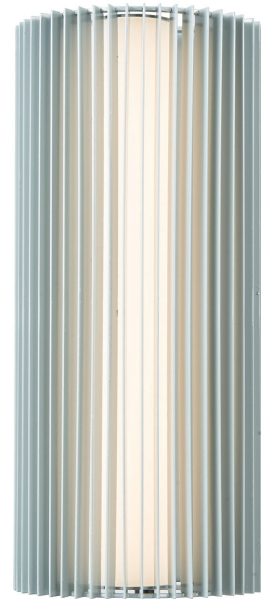

ABRA MODEL **500330DW-SL**

**3CCT Marine Grade Wet Location Steel Ribbed Wall Fixture**

ABRA Model **Lava**

**UPC 00810035194748**

FIXTURE MATERIAL				DIMENSIONS IN INCHES						CERTIFICATION		
Frame Material	Finishes Available	Diffuser	Finish	Fixture			Location	Rating	Compliance			
				Height	Width	Ext						
Steel	SL-Silica MB-Matte Black	Glass	Ribbed	16	7.3	3.5	Wall Mount Only	Wet Location	cETLus			

LAMPING										COMPATIBLE DIMMER'S	J-BOX TYPE	SUPPLIED
Lamp Type	Lamp qty	Wattage	Max Watt-age	Base	Kelvin	CRI	Initial Lumens	Delivered Lumens	Voltage	Triac, CL, ELV	Standard 4 x 4 Octagonal	Lamp
AC LED	1	24w	24w	Solid State Module	2700k 3000k 3500k	90+	2040	1428 estimated	120v	SPECIAL NOTES		