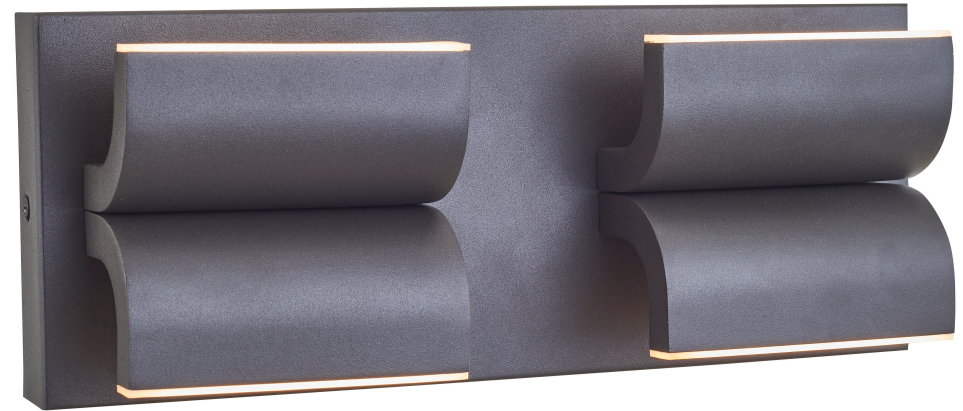

ABRA MODEL **50074ODW-MB**
 Family Name **Willow**

Wet Location 4 Light Curved Aluminum Wall Fixture
 UPC 00810035192348

FIXTURE MATERIAL			
Frame Material	Finishes Available	Diffuser	
		Type	Finish
Aluminum	SL-Silica MB-Matte Black	Acrylic	Frosted

DIMENSIONS IN INCHES								
Fixture			Diffuser		Back-Plate			
Width	Height	Ext	Diam	Height	Diam	Width	Depth	
5.12	13.5	3.15						

CERTIFICATION		
Location	Rating	Compliance
Wall	Damp	cETLus

LAMPING									
Lamp Type	Lamp qty	Wattage	Max Wattage	Base	Kelvin	CRI	Initial Lumen's	Delivered Lumen's	Voltage
LED	4	5.33w	21.32w	Solid State Module	3000	90	1813	1269 estimated	120v