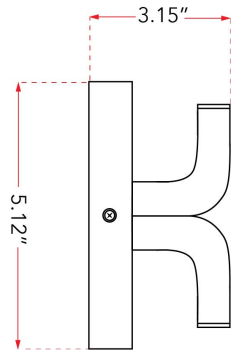

ABRA MODEL **50074ODW-MB**
 Family Name **Willow**

Wet Location 4 Light Curved Aluminum Wall Fixture
 UPC 00810035192348

FIXTURE MATERIAL			
Frame Material	Finishes Available	Diffuser	
		Type	Finish
Aluminum	SL-Silica MB-Matte Black	Acrylic	Frosted

DIMENSIONS IN INCHES								
Fixture			Diffuser		Back-Plate			
Width	Height	Ext	Diam	Height	Diam	Width	Depth	
5.12	13.5	3.15						

CERTIFICATION		
Location	Rating	Compliance
Wall	Damp	cETLus

LAMPING									
Lamp Type	Lamp qty	Wattage	Max Wattage	Base	Kelvin	CRI	Initial Lumen's	Delivered Lumen's	Voltage
LED	4	5.33w	21.32w	Solid State Module	3000	90	1813	1269 estimated	120v