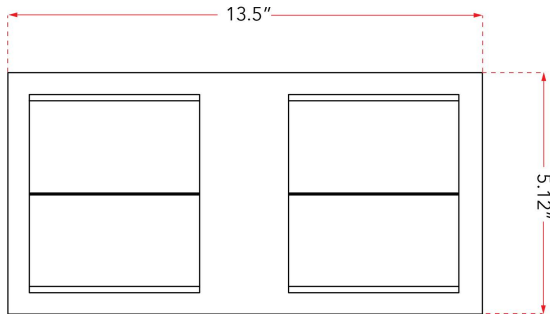

ABRA MODEL **50074ODW-MB**
 Family Name **Willow**

Wet Location 4 Light Curved Aluminum Wall Fixture
 UPC 00810035192348

FIXTURE MATERIAL			
Frame Material	Finishes Available	Diffuser	
		Type	Finish
Aluminum	SL-Silica MB-Matte Black	Acrylic	Frosted

DIMENSIONS IN INCHES								
Fixture			Diffuser		Back-Plate			
Width	Height	Ext	Diam	Height	Diam	Width	Depth	
5.12	13.5	3.15						

CERTIFICATION		
Location	Rating	Compliance
Wall	Damp	cETLus

LAMPING									
Lamp Type	Lamp qty	Wattage	Max Wattage	Base	Kelvin	CRI	Initial Lumen's	Delivered Lumen's	Voltage
LED	4	5.33w	21.32w	Solid State Module	3000	90	1813	1269 estimated	120v

COMPATIBLE DIMMER'S

J-BOX TYPE
4 x 4 Octagonal

SUPPLIED

SPECIAL NOTES	

Project Name			
Date		Type	