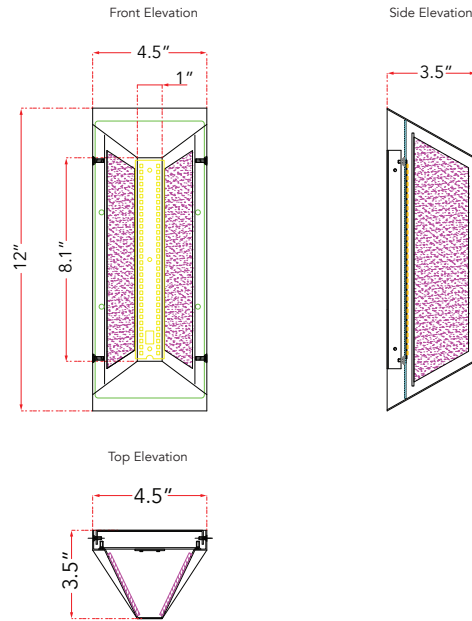

ABRA MODEL **500860DW-SL**

Wet Location Angled Side Light Wall Fixture

ABRA Model **Trix**

UPC 00810035193895

FIXTURE MATERIAL			
Frame Material	Finishes Available	Diffuser	Finish
Metal	SL-Silica MB-Matte Black	Glass	Frosted

DIMENSIONS IN INCHES		
Fixture		
Height	Width	Ext
12	4.5	3.5

CERTIFICATION		
Label	Location	Rating
cETLus	Wall	Wet Location

LAMPING									
Lamp Type	Lamp qty	Wattage	Max Watt-age	Base	Kelvin	CRI	Initial Lumen's	Delivered Lumen's	Voltage
LED	1	15w	15w	Modules	3000k	90	1275	893 estimated	120v