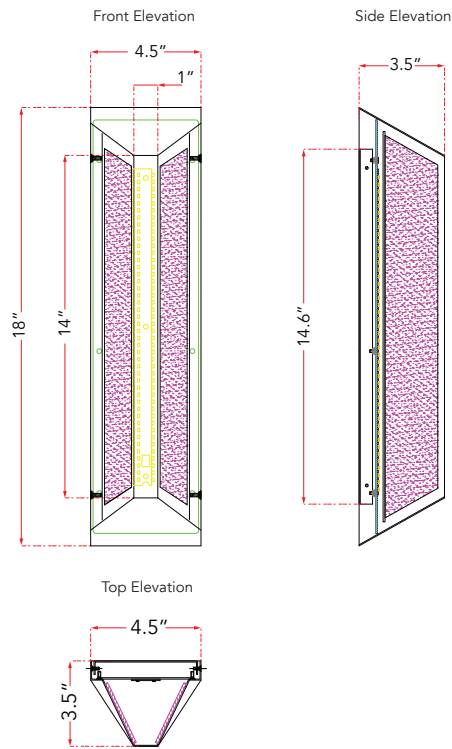

ABRA MODEL **500870DW-SL**

Wet Location Angled Side Light Wall Fixture

ABRA Model **Trix**

UPC 00810035193918

FIXTURE MATERIAL			
Frame Material	Finishes Available	Diffuser	Finish
Metal	SL-Silica MB-Matte Black	Glass	Frosted

DIMENSIONS IN INCHES		
Fixture		
Height	Width	Ext
18	4.5	3.5

CERTIFICATION		
Label	Location	Rating
cETLus	Wall	Wet Location

LAMPING									
Lamp Type	Lamp qty	Wattage	Max Watt-age	Base	Kelvin	CRI	Initial Lumen's	Delivered Lumen's	Voltage
LED	1	20w	20w	Modules	3000k	90	1700	1190 estimated	120v