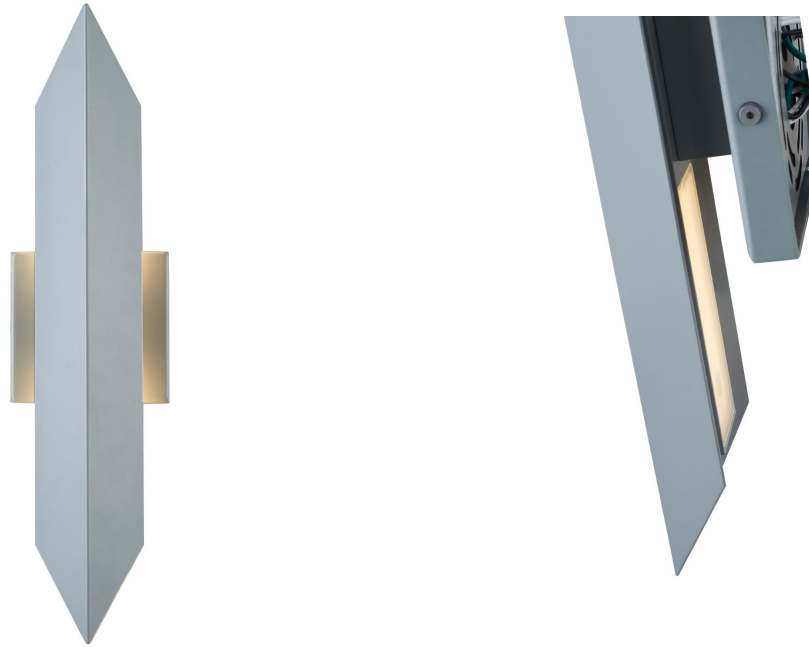

ABRA MODEL **501080DW-SL**

Reflective Light Wet Location Wall Fixture

ABRA Model **Pauldron**

UPC 00810035194847

FIXTURE MATERIAL

Frame Material	Finishes Available	Diffuser	Finish
Steel	SL-Silica MB-Matte Black	Glass	Frosted

DIMENSIONS IN INCHES

Fixture		
Height	Width	Ext
18	4.72	3.54

CERTIFICATION

Location	Rating	Compliance
Wall Mount Only	Wet Location	cETLus

LAMPING

Lamp Type	Lamp qty	Wattage	Max Watt-age	Base	Kelvin	CRI	Initial Lumens	Delivered Lumens	Voltage
AC LED	1	17w	17w	Solid State Module	3000k	90+	1445	1011 estimated	120v

COMPATIBLE DIMMER'S

Triac, CL, ELV

J-BOX TYPE

Standard 4 x 4 Octagonal

SUPPLIED

Lamp

SPECIAL NOTES

--