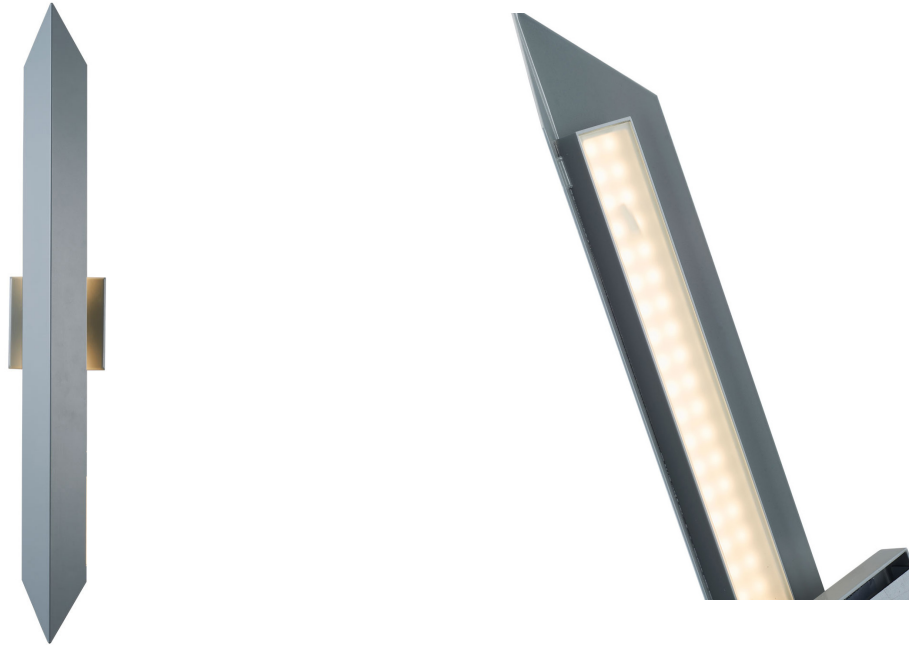

ABRA MODEL **501090DW-SL**

Reflective Light Wet Location Wall Fixture

ABRA Model **Pauldron**

UPC 00810035194861

FIXTURE MATERIAL

Frame Material	Finishes Available	Diffuser	Finish
Steel	SL-Silica MB-Matte Black	Glass	Frosted

DIMENSIONS IN INCHES

Fixture		
Height	Width	Ext
30	4.72	3.54

CERTIFICATION

Location	Rating	Compliance
Wall Mount Only	Wet Location	cETLus

LAMPING

Lamp Type	Lamp qty	Wattage	Max Watt- age	Base	Kelvin	CRI	Initial Lumens	Delivered Lumens	Voltage
AC LED	1	24w	24w	Solid State Module	3000k	90+	2040	1428 estimated	120v

COMPATIBLE DIMMER'S

Triac, CL, ELV

J-BOX TYPE

Standard 4 x 4 Octagonal

SUPPLIED

Lamp

SPECIAL NOTES

--