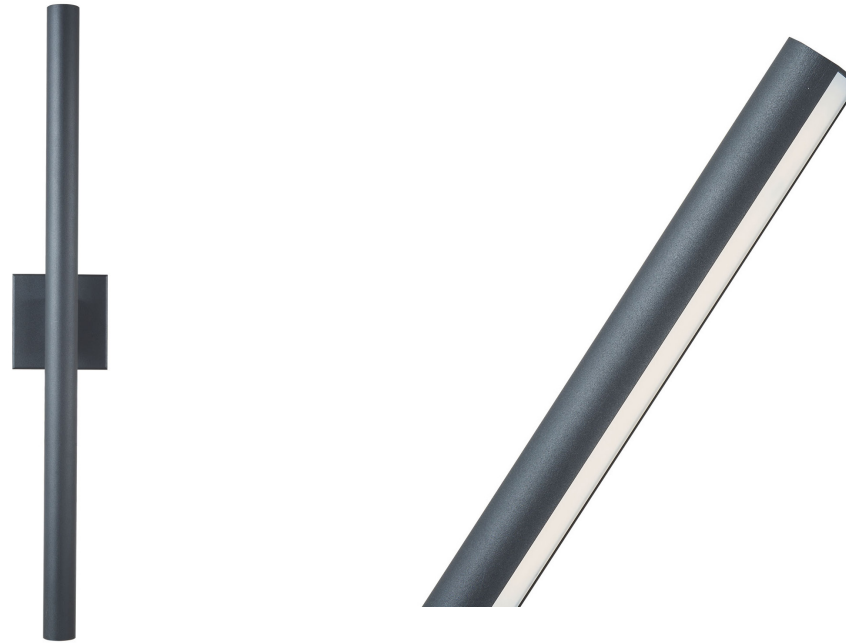

ABRA MODEL **501120DW-MB**

**Reflective Tube Light Wet Location Wall Fixture**

ABRA Model **Obelisk**

UPC 00810035194892

**FIXTURE MATERIAL**

Frame Material	Finishes Available	Diffuser	Finish
Steel	MB-Matte Black SL-Silica	Glass	Frosted

**DIMENSIONS IN INCHES**

Fixture		
Height	Width	Ext
30	4.72	3.74

**CERTIFICATION**

Location	Rating	Compliance
Wall Mount Only	Wet Location	cETLus

**LAMPING**

Lamp Type	Lamp qty	Wattage	Max Watt- age	Base	Kelvin	CRI	Initial Lumens	Delivered Lumens	Voltage
AC LED	1	30w	30w	Solid State Module	3000k	90+	2550	1785 estimated	120v

**COMPATIBLE  
DIMMER'S**

Triac, CL, ELV
----------------

**J-BOX TYPE**

Standard 4 x 4 Octagonal
-----------------------------

**SUPPLIED**

Lamp
------

**SPECIAL NOTES**

--