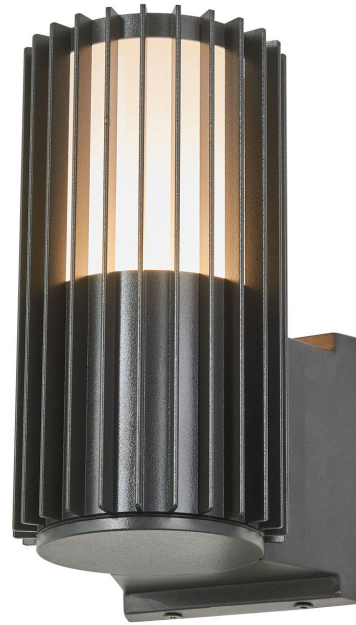

ABRA MODEL **501460DW-MB**

**Single Light Ribbed Metal Outdoor Wall Sconce**

ABRA Model **Lava**

**UPC 00810035195394**

**FIXTURE MATERIAL**

Frame Material	Finishes Available	Diffuser	Finishes Available
Metal	MB-Matte Black, SL-Silica	Acrylic	White

**DIMENSIONS IN INCHES**

Fixture			
Height	Width	Ext	ADA
8.15	3.5	5.7	No

**CERTIFICATION**

Location	Rating	Compliance
Wall Mount Only	Wet Location	cETLus

**LAMPING**

Lamp Type	Lamp qty	Wattage	Max Watt-age	Base	Kelvin	CRI	Initial Lumens	Delivered Lumens	Voltage
DC LED	1	12w	12w	Solid State Module	3000k	90+	1020	714 estimated	120v

**COMPATIBLE DIMMER'S**

Triac, CL, ELV
----------------

**Mounting**

Standard 4x4 Junction Box
---------------------------

**SUPPLIED**

Lamp
------

**SPECIAL NOTES**

**ABRA LIGHTING**  
NEOTERIC DESIGN