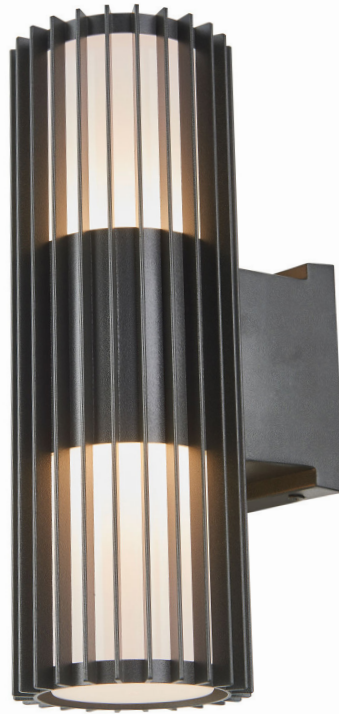

ABRA MODEL **501470DW-MB**

**Two-Light Light Ribbed Metal Outdoor Wall Sconce**

ABRA Model **Lava**

UPC 00810035195417

**FIXTURE MATERIAL**

Frame Material	Finishes Available	Diffuser	Finishes Available
Metal	MB-Matte Black, SL-Silica	Acrylic	White

**DIMENSIONS IN INCHES**

Fixture			
Height	Width	Ext	ADA
17	3.5	5.7	No

**CERTIFICATION**

Location	Rating	Compliance
Wall Mount Only	Wet Location	cETLus

**LAMPING**

Lamp Type	Lamp qty	Wattage	Max Watt-age	Base	Kelvin	CRI	Initial Lumens	Delivered Lumens	Voltage
DC LED	2	10w	20w	Solid State Module	3000k	90+	1700	1190 estimated	120v

**COMPATIBLE DIMMER'S**

Triac, CL, ELV
----------------

**Mounting**

Standard 4x4 Junction Box
---------------------------

**SUPPLIED**

Lamp
------

**SPECIAL NOTES**

**ABRA LIGHTING**  
NEOTERIC DESIGN