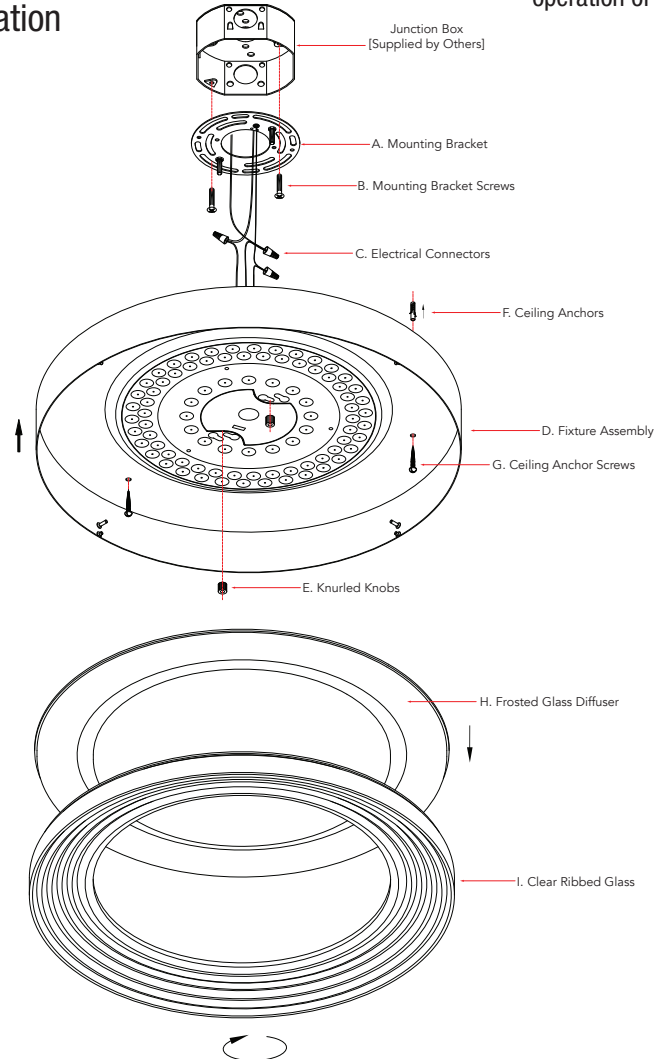

### Assembly and Installation Instructions for Model's

### Package Contents

Part	Description	Quantity
<b>A</b>	Mounting bracket	1
<b>B</b>	Mounting bracket screws	2
<b>C</b>	Electrical connectors	3
<b>D</b>	Fixture assembly	1
<b>E</b>	Knurled knobs	2
<b>F</b>	Ceiling anchors	2
<b>G</b>	Ceiling anchor screws	2
<b>H</b>	Frosted glass diffuser	1
<b>I</b>	Clear ribbed glass	1

### Installing the fixture

*please ensure the electrical breaker is in the Off position before commencing*

- 1 Attach the Mounting bracket (**A**) to the Junction Box [Supplied by Others] using the Mounting bracket screws (**B**).
- 2 Connect the supply wires to the fixture wires using the supplied electrical wire connectors (**C**). White supply wire to the White fixture wire, Black supply wire to Black fixture wire and the ground Bare Copper or Green wire to the Green fixture wire. Once the electrical wire connectors are securely fastened it is recommended to tape these connectors with electrical tape.
- 3 Loosely attach the Fixture assembly (**D**) to the Mounting bracket (**A**) using the Knurled knobs (**E**) and mark where the Ceiling anchors (**F**) will be placed on the ceiling. Remove the Fixture assembly.
- 4 Secure the Fixture assembly (**D**) to the ceiling using the Ceiling anchors (**F**) and Ceiling anchor screws (**G**) provided.
- 5 Attach the Fixture assembly (**D**) to the Mounting bracket (**A**) using the Knurled knobs (**E**).
- 6 Secure the Frosted glass diffuser (**H**) into the Clear ribbed glass (**I**) then insert and secure the glass inside the Fixture assembly (**D**).
- 7 Switch on the electrical breaker switch and your new fixture is ready for many years of trouble free use.