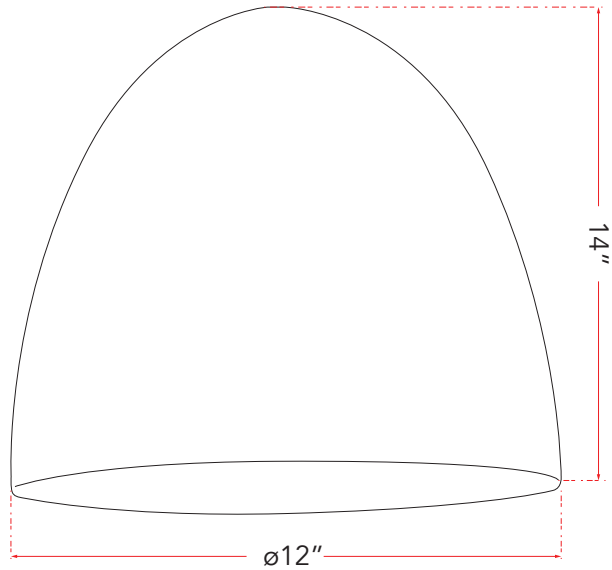

ABRA MODEL **11000PN-BN**

Spun Metal Dome Pendant

Family Name **Dome**

FIXTURE MATERIAL

Frame Material	Finishes Available	Shade Type	Shade Finish
Steel	Brushed Nickel, Matte Black, White	Steel	Brushed Nickel

DIMENSIONS IN INCHES

Diameter	Height	Cord Length	Canopy	
			Diameter	Height
12	14	120	4.5	0.5

CERTIFICATION

Location	Rating	Compliance
Ceiling Mount	Dry Location	cETL

LAMPING

Lamp Type	Lamp qty	Wattage	Max Wattage	Base	Kelvin	CRI	Initial Lumen's	Delivered Lumen's	Voltage
Lamp	1	10	10	E-26				Lamp Dependant (supplied by others)	120v