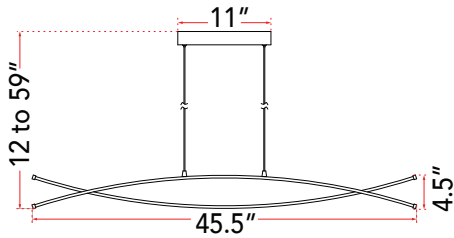

FAMILY NAME 10016PN-BN

Crossed Frame Pendant

ABRA MODEL Wishbone

UPC 00858083007887

FIXTURE MATERIAL				FIXTURE DIMENSIONS IN INCHES										
Frame Material	Finishes Available	Diffuser Type	Diffuser Finish	Diameter	Height	o.a.h	Width	Length	Ext	Weight	ADA	Location	Rating	Compliance
Steel	BN-Brushed Nickel SG-Soft Gold	Acrylic	White		4.5	120	2.2	45.5				Ceiling Mount only	Damp Location	cETL
LAMPING										Compatible Dimmers		Junction Box Type		SUPPLIED
Lamp Type	Lamp qty	Wattage	Max Wattage	Base	Kelvin	CRI	Initial Lumen's	Delivered Lumen's	Voltage	ELV		Standard 4 x 4 Octagon Box		6ft Cable
LED	3	18w	54w	Solid State Module	3000k	90+	4590	3442.5 estimated	120v	SPECIAL NOTES				