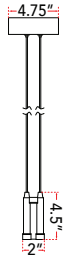

FAMILY NAME 10016PN-BN

Crossed Frame Pendant

ABRA MODEL Wishbone

UPC 00858083007887

FIXTURE MATERIAL				FIXTURE DIMENSIONS IN INCHES										
Frame Material	Finishes Available	Diffuser Type	Diffuser Finish	Diameter	Height	o.a.h	Width	Length	Ext	Weight	ADA	Location	Rating	Compliance
Steel	BN-Brushed Nickel SG-Soft Gold	Acrylic	White		4.5	120	2.2	45.5				Ceiling Mount only	Damp Location	cETL
LAMPING										Compatible Dimmers		Junction Box Type		SUPPLIED
Lamp Type	Lamp qty	Wattage	Max Wattage	Base	Kelvin	CRI	Initial Lumen's	Delivered Lumen's	Voltage	ELV		Standard 4 x 4 Octagon Box		6ft Cable
LED	3	18w	54w	Solid State Module	3000k	90+	4590	3442.5 estimated	120v	SPECIAL NOTES				