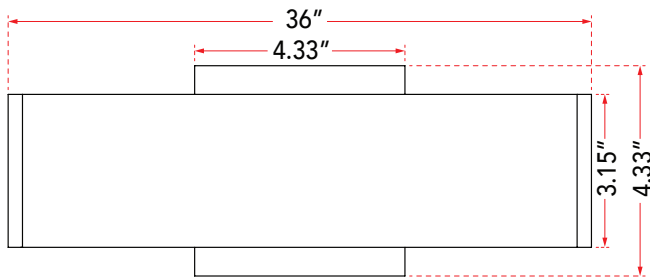

ABRA MODEL **20003WV-BA**

Up-Down Light 36" LED Vanity-Wall Bar

FAMILY NAME **Slim**

UPC **00858083007085**

FIXTURE MATERIAL				FIXTURE DIMENSIONS IN INCHES										
Frame Material	Finishes Available	Diffuser Type	Diffuser Finish	Diameter	Height	o.a.h	Width	Length	Ext	Weight	ADA	Location	Rating	Compliance
Aluminum	BA-Brushed Aluminum BB-Brushed Bronze	Acrylic	White		3.15	4.33	0.6	36	2	8.5	Compliant	Wall Mount only	Damp Location	cETL
LAMPING										Compatible Dimmers		Junction Box Type		SUPPLIED
Lamp Type	Lamp qty	Wattage	Max Wattage	Base	Kelvin	CRI	Initial Lumen's	Delivered Lumen's	Voltage	ELV		Standard 4 x 4 Octagon Box		
LED	2	15w	30w	Solid State Module	3000k	90+	2550	1912.5 estimated	120v	SPECIAL NOTES				