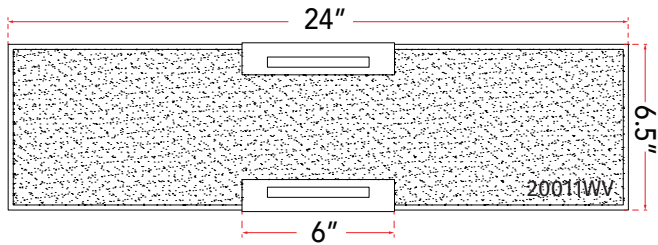

ABRA MODEL **20011WV-BN**

Curved glass panel LED vanity

FAMILY NAME **Allure**

UPC 00810035190122

Side Elevation

FIXTURE MATERIAL				FIXTURE DIMENSIONS IN INCHES										
Frame Material	Finishes Available	Diffuser Type	Diffuser Finish	Diameter	Height	o.a.h	Width	Length	Ext	Weight	ADA	Location	Rating	Compliance
Steel	BN-Brushed Nickel CH-Chrome	Glass	Frosted		6.5	6.5		24	3	9	Compliant	Wall Mount only	Damp Location	cETL
LAMPING										Compatible Dimmers		Junction Box Type		SUPPLIED
Lamp Type	Lamp qty	Wattage	Max Wattage	Base	Kelvin	CRI	Initial Lumen's	Delivered Lumen's	Voltage	Most Dimmers		Standard 4 x 4 Octagon Box		
LED	1	32w	32w	Solid State Module	3000k	90+	2720	2040 estimated	120v	SPECIAL NOTES				