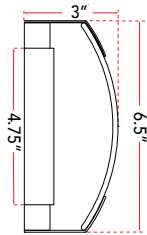

ABRA MODEL **20011WV-BN**

Curved glass panel LED vanity

FAMILY NAME **Allure**

UPC 00810035190122

Side Elevation

FIXTURE MATERIAL				FIXTURE DIMENSIONS IN INCHES										
Frame Material	Finishes Available	Diffuser Type	Diffuser Finish	Diameter	Height	o.a.h	Width	Length	Ext	Weight	ADA	Location	Rating	Compliance
Steel	BN-Brushed Nickel CH-Chrome	Glass	Frosted		6.5	6.5		24	3	9	Compliant	Wall Mount only	Damp Location	cETL
LAMPING										Compatible Dimmers		Junction Box Type		SUPPLIED
Lamp Type	Lamp qty	Wattage	Max Wattage	Base	Kelvin	CRI	Initial Lumen's	Delivered Lumen's	Voltage	Most Dimmers		Standard 4 x 4 Octagon Box		
LED	1	32w	32w	Solid State Module	3000k	90+	2720	2040 estimated	120v	SPECIAL NOTES				