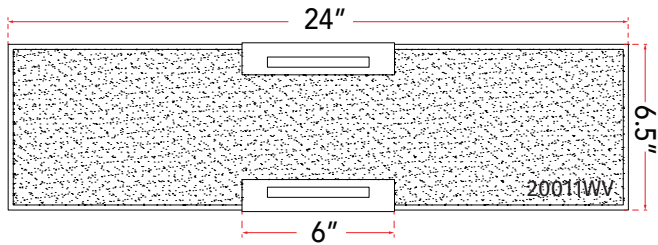

ABRA MODEL **20011WV-CH**

Curved glass panel LED vanity

FAMILY NAME **Allure**

UPC 00810035190139

Side Elevation

FIXTURE MATERIAL				FIXTURE DIMENSIONS IN INCHES										
Frame Material	Finishes Available	Diffuser Type	Diffuser Finish	Diameter	Height	o.a.h	Width	Length	Ext	Weight	ADA	Location	Rating	Compliance
Steel	CH-Chrome BN-Brushed Nickel	Glass	Frosted		6.5	6.5		24	3	9	Compliant	Wall Mount only	Damp Location	cETL
LAMPING										Compatible Dimmers		Junction Box Type		SUPPLIED
Lamp Type	Lamp qty	Wattage	Max Wattage	Base	Kelvin	CRI	Initial Lumen's	Delivered Lumen's	Voltage	Most Dimmers		Standard 4 x 4 Octagon Box		
LED	1	32w	32w	Solid State Module	3000k	90+	2720	2040 estimated	120v	SPECIAL NOTES				