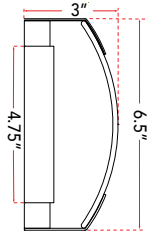

ABRA MODEL **20011WV-CH**

Curved glass panel LED vanity

FAMILY NAME **Allure**

UPC 00810035190139

Side Elevation

FIXTURE MATERIAL				FIXTURE DIMENSIONS IN INCHES										
Frame Material	Finishes Available	Diffuser Type	Diffuser Finish	Diameter	Height	o.a.h	Width	Length	Ext	Weight	ADA	Location	Rating	Compliance
Steel	CH-Chrome BN-Brushed Nickel	Glass	Frosted		6.5	6.5		24	3	9	Compliant	Wall Mount only	Damp Location	cETL
LAMPING										Compatible Dimmers		Junction Box Type		SUPPLIED
Lamp Type	Lamp qty	Wattage	Max Wattage	Base	Kelvin	CRI	Initial Lumen's	Delivered Lumen's	Voltage	Most Dimmers		Standard 4 x 4 Octagon Box		
LED	1	32w	32w	Solid State Module	3000k	90+	2720	2040 estimated	120v	SPECIAL NOTES				