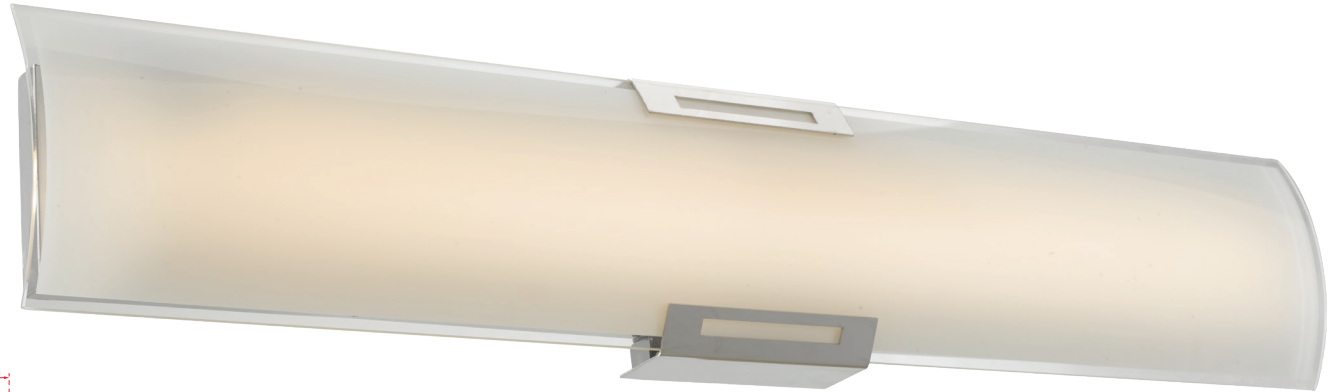

ABRA MODEL **20012WV-BN**

Curved glass panel LED vanity

FAMILY NAME **Allure**

UPC 00810035190146

Side Elevation

FIXTURE MATERIAL				FIXTURE DIMENSIONS IN INCHES										
Frame Material	Finishes Available	Diffuser Type	Diffuser Finish	Diameter	Height	o.a.h	Width	Length	Ext	Weight	ADA	Location	Rating	Compliance
Steel	BN-Brushed Nickel CH-Chrome	Glass	Frosted		6.5	6.5		36	3		Compliant	Wall Mount only	Damp Location	cETL
LAMPING										Compatible Dimmers		Junction Box Type		SUPPLIED
Lamp Type	Lamp qty	Wattage	Max Wattage	Base	Kelvin	CRI	Initial Lumen's	Delivered Lumen's	Voltage	Most Dimmers		Standard 4 x 4 Octagon Box		
LED	1	48w	48w	Solid State Module	3000k	90+	4080	3060 estimated	120v	SPECIAL NOTES				