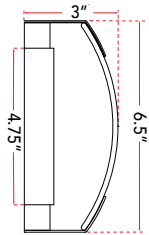

ABRA MODEL **20012WV-BN**

Curved glass panel LED vanity

FAMILY NAME **Allure**

UPC 00810035190146

Side Elevation

FIXTURE MATERIAL				FIXTURE DIMENSIONS IN INCHES										
Frame Material	Finishes Available	Diffuser Type	Diffuser Finish	Diameter	Height	o.a.h	Width	Length	Ext	Weight	ADA	Location	Rating	Compliance
Steel	BN-Brushed Nickel CH-Chrome	Glass	Frosted		6.5	6.5		36	3		Compliant	Wall Mount only	Damp Location	cETL
LAMPING										Compatible Dimmers		Junction Box Type		SUPPLIED
Lamp Type	Lamp qty	Wattage	Max Wattage	Base	Kelvin	CRI	Initial Lumen's	Delivered Lumen's	Voltage	Most Dimmers		Standard 4 x 4 Octagon Box		
LED	1	48w	48w	Solid State Module	3000k	90+	4080	3060 estimated	120v	SPECIAL NOTES				