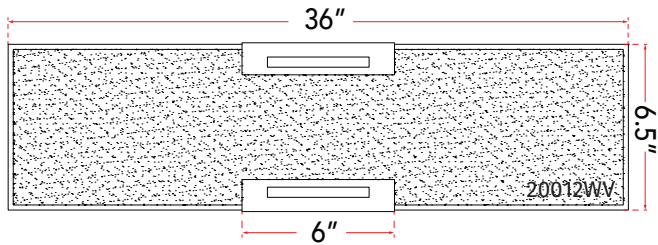

ABRA MODEL **20012WV-BN**

Curved glass panel LED vanity

FAMILY NAME **Allure**

UPC 00810035190146

Side Elevation

FIXTURE MATERIAL				FIXTURE DIMENSIONS IN INCHES										
Frame Material	Finishes Available	Diffuser Type	Diffuser Finish	Diameter	Height	o.a.h	Width	Length	Ext	Weight	ADA	Location	Rating	Compliance
Steel	BN-Brushed Nickel CH-Chrome	Glass	Frosted		6.5	6.5		36	3		Compliant	Wall Mount only	Damp Location	cETL
LAMPING										Compatible Dimmers		Junction Box Type		SUPPLIED
Lamp Type	Lamp qty	Wattage	Max Wattage	Base	Kelvin	CRI	Initial Lumen's	Delivered Lumen's	Voltage	Most Dimmers		Standard 4 x 4 Octagon Box		
LED	1	48w	48w	Solid State Module	3000k	90+	4080	3060 estimated	120v	SPECIAL NOTES				