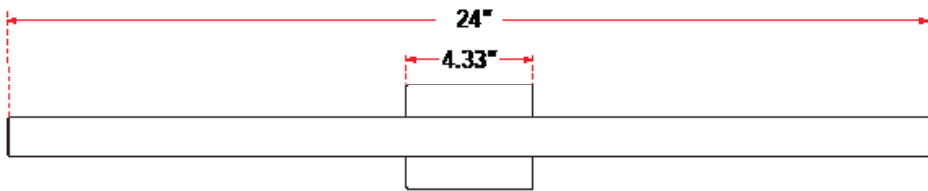

ABRA MODEL **20017WV-BL**

120v Ceiling or Wall Linear LED Fixture

FAMILY NAME **Sabre**

FIXTURE MATERIAL				DIMENSIONS IN INCHES							CERTIFICATION			
Frame Material	Finishes Available	Diffuser Type	Diffuser Finish	Diameter	Height	o.a.h	Width	Length	Ext	ADA	Label	Location	Rating	Compliance
Aluminum	BA-Brushed Aluminum BL-Black	Acrylic	White		2.1	2.1	1.5	20	2.3	Yes	cETL	Ceiling or Wall Mount	Damp Location	cETL

LAMPING									
Lamp Type	Lamp qty	Wattage	Max Wattage	Base	Kelvin	CRI	Initial Lumen's	Delivered Lumen's	Voltage
LED	1	20w	20w	Module	3000k	90	1700	1250 estimated	120v

Dimming	J-BOX TYPE	SUPPLIED
ELV, CL	4 x 4 Octagonal	Floating Back-Plate