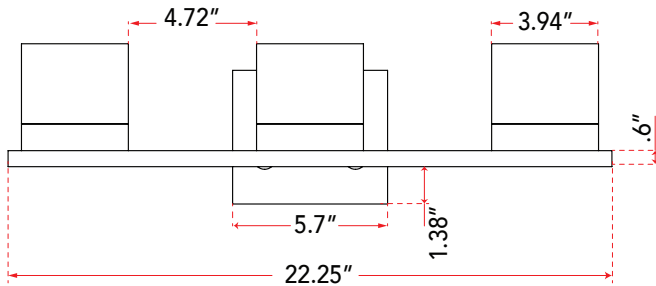

FAMILY NAME **20023WV-BN**

3Lt Vanity with Square Edge Lite Dimmable LED Acrylic Shades

ABRA MODEL **Cubic**

UPC **00858083007139**

FIXTURE MATERIAL				FIXTURE DIMENSIONS IN INCHES										
Frame Material	Finishes Available	Diffuser Type	Diffuser Finish	Diameter	Height	o.a.h	Width	Length	Ext	Weight	ADA	Location	Rating	Compliance
Metal	BN-Brushed Nickel BZ-Bronze	Acrylic	White		4.33	5.9		22.25	6.33	9.5		Wall Mount only	Damp Location	cETL
LAMPING										Compatible Dimmers		Junction Box Type		SUPPLIED
Lamp Type	Lamp qty	Wattage	Max Wattage	Base	Kelvin	CRI	Initial Lumen's	Delivered Lumen's	Voltage	ELV		Standard 4 x 4 Octagon Box		
LED	3	5.6w	16.8w	Solid State Module	3000k	90+	1428	1071 estimated	120v	SPECIAL NOTES				