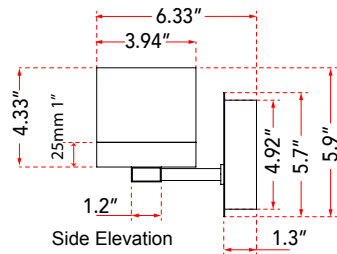

FAMILY NAME **20023WV-BN**

3Lt Vanity with Square Edge Lite Dimmable LED Acrylic Shades

ABRA MODEL **Cubic**

UPC **00858083007139**

FIXTURE MATERIAL				FIXTURE DIMENSIONS IN INCHES										
Frame Material	Finishes Available	Diffuser Type	Diffuser Finish	Diameter	Height	o.a.h	Width	Length	Ext	Weight	ADA	Location	Rating	Compliance
Metal	BN-Brushed Nickel BZ-Bronze	Acrylic	White		4.33	5.9		22.25	6.33	9.5		Wall Mount only	Damp Location	cETL
LAMPING										Compatible Dimmers		Junction Box Type		SUPPLIED
Lamp Type	Lamp qty	Wattage	Max Wattage	Base	Kelvin	CRI	Initial Lumen's	Delivered Lumen's	Voltage	ELV		Standard 4 x 4 Octagon Box		
LED	3	5.6w	16.8w	Solid State Module	3000k	90+	1428	1071 estimated	120v	SPECIAL NOTES				