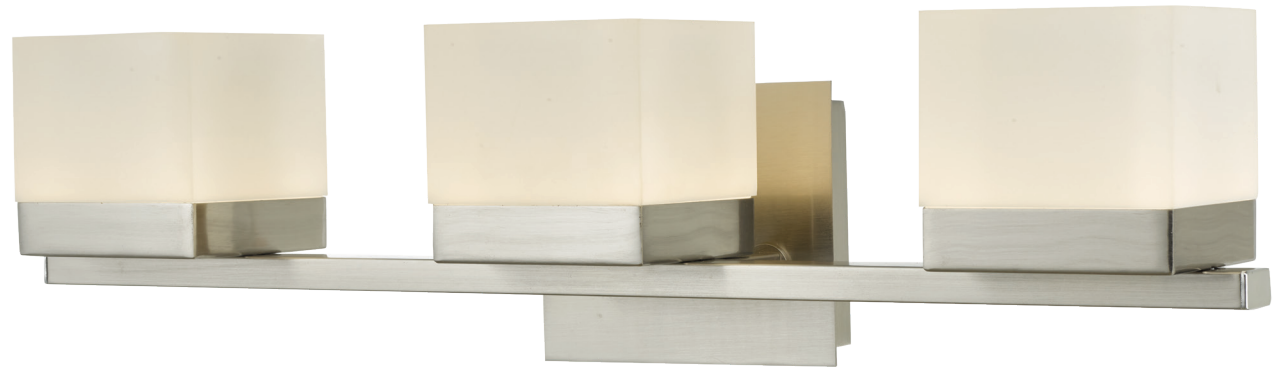

FAMILY NAME **20023WV-BN**

3Lt Vanity with Square Edge Lite Dimmable LED Acrylic Shades

ABRA MODEL **Cubic**

UPC **00858083007139**

FIXTURE MATERIAL				FIXTURE DIMENSIONS IN INCHES										
Frame Material	Finishes Available	Diffuser Type	Diffuser Finish	Diameter	Height	o.a.h	Width	Length	Ext	Weight	ADA	Location	Rating	Compliance
Metal	BN-Brushed Nickel BZ-Bronze	Acrylic	White		4.33	5.9		22.25	6.33	9.5		Wall Mount only	Damp Location	cETL
LAMPING										Compatible Dimmers		Junction Box Type		SUPPLIED
Lamp Type	Lamp qty	Wattage	Max Wattage	Base	Kelvin	CRI	Initial Lumen's	Delivered Lumen's	Voltage	ELV		Standard 4 x 4 Octagon Box		
LED	3	5.6w	16.8w	Solid State Module	3000k	90+	1428	1071 estimated	120v	SPECIAL NOTES				