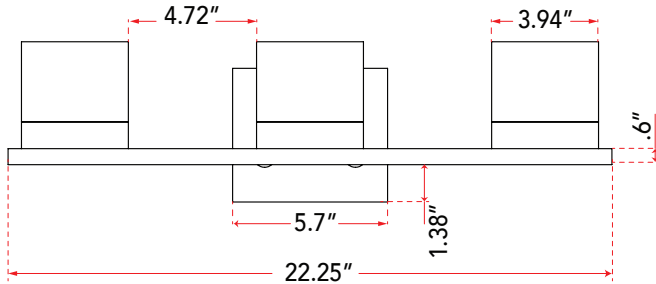

FAMILY NAME **20023WV-BZ**

3Lt Vanity with Square Edge Lite Dimmable LED Acrylic Shades

ABRA MODEL **Cubic**

UPC **00858083007146**

FIXTURE MATERIAL				FIXTURE DIMENSIONS IN INCHES										
Frame Material	Finishes Available	Diffuser Type	Diffuser Finish	Diameter	Height	o.a.h	Width	Length	Ext	Weight	ADA	Location	Rating	Compliance
Metal	BZ- Bronze BN-Brushed Nickel	Acrylic	White		4.33	5.9		22.25	6.33	9.5		Wall Mount only	Damp Location	cETL
LAMPING										Compatible Dimmers		Junction Box Type		SUPPLIED
Lamp Type	Lamp qty	Wattage	Max Wattage	Base	Kelvin	CRI	Initial Lumen's	Delivered Lumen's	Voltage	ELV		Standard 4 x 4 Octagon Box		
LED	3	5.6w	16.8w	Solid State Module	3000k	90+	1428	1071 estimated	120v	SPECIAL NOTES				