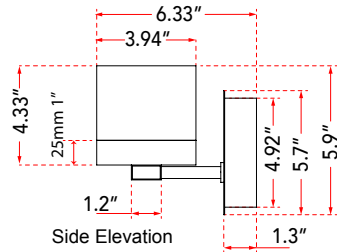

FAMILY NAME **20023WV-BZ**

3Lt Vanity with Square Edge Lite Dimmable LED Acrylic Shades

ABRA MODEL **Cubic**

UPC **00858083007146**

FIXTURE MATERIAL				FIXTURE DIMENSIONS IN INCHES										
Frame Material	Finishes Available	Diffuser Type	Diffuser Finish	Diameter	Height	o.a.h	Width	Length	Ext	Weight	ADA	Location	Rating	Compliance
Metal	BZ- Bronze BN-Brushed Nickel	Acrylic	White		4.33	5.9		22.25	6.33	9.5		Wall Mount only	Damp Location	cETL
LAMPING										Compatible Dimmers		Junction Box Type		SUPPLIED
Lamp Type	Lamp qty	Wattage	Max Wattage	Base	Kelvin	CRI	Initial Lumen's	Delivered Lumen's	Voltage	ELV		Standard 4 x 4 Octagon Box		
LED	3	5.6w	16.8w	Solid State Module	3000k	90+	1428	1071 estimated	120v	SPECIAL NOTES				