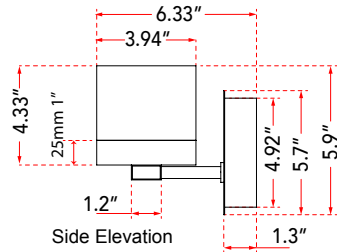

FAMILY NAME **20025WV-BZ**

5Lt Vanity with Square Edge Lite Dimmable LED Acrylic Shades

ABRA MODEL **Cubic**

UPC **00858083007184**

FIXTURE MATERIAL				FIXTURE DIMENSIONS IN INCHES										
Frame Material	Finishes Available	Diffuser Type	Diffuser Finish	Diameter	Height	o.a.h	Width	Length	Ext	Weight	ADA	Location	Rating	Compliance
Metal	BZ- Bronze BN-Brushed Nickel	Acrylic	White		4.33	5.9		39.7	6.33	15.5		Wall Mount only	Damp Location	cETL
LAMPING										Compatible Dimmers		Junction Box Type		SUPPLIED
Lamp Type	Lamp qty	Wattage	Max Wattage	Base	Kelvin	CRI	Initial Lumen's	Delivered Lumen's	Voltage	ELV		Standard 4 x 4 Octagon Box		
LED	5	5.6w	28w	Solid State Module	3000k	90+	2380	1785 estimated	120v	SPECIAL NOTES				