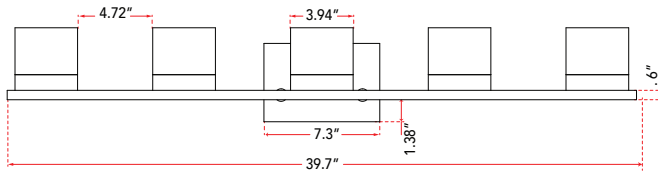

FAMILY NAME **20025WV-BZ**

5Lt Vanity with Square Edge Lite Dimmable LED Acrylic Shades

ABRA MODEL **Cubic**

UPC **00858083007184**

FIXTURE MATERIAL				FIXTURE DIMENSIONS IN INCHES										
Frame Material	Finishes Available	Diffuser Type	Diffuser Finish	Diameter	Height	o.a.h	Width	Length	Ext	Weight	ADA	Location	Rating	Compliance
Metal	BZ- Bronze BN-Brushed Nickel	Acrylic	White		4.33	5.9		39.7	6.33	15.5		Wall Mount only	Damp Location	cETL
LAMPING										Compatible Dimmers		Junction Box Type		SUPPLIED
Lamp Type	Lamp qty	Wattage	Max Wattage	Base	Kelvin	CRI	Initial Lumen's	Delivered Lumen's	Voltage	ELV		Standard 4 x 4 Octagon Box		
LED	5	5.6w	28w	Solid State Module	3000k	90+	2380	1785 estimated	120v	SPECIAL NOTES				