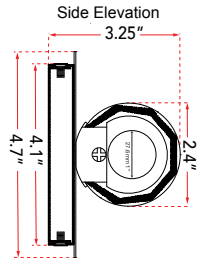

FAMILY NAME 20095WV-BN

31" Hand Blown Diamond Glass Tube LED Vanity

ABRA MODEL Radius

UPC 00858083007450

FIXTURE MATERIAL				FIXTURE DIMENSIONS IN INCHES										
Frame Material	Finishes Available	Diffuser Type	Diffuser Finish	Diameter	Height	o.a.h	Width	Length	Ext	Weight	ADA	Location	Rating	Compliance
Metal	BN-Brushed Nickel CH-Chrome	Glass	Diamond		2.4	4.7		31.6	3.25	6.5	Compliant	Wall Mount only	Damp Location	cETL
LAMPING										Compatible Dimmers		Junction Box Type		SUPPLIED
Lamp Type	Lamp qty	Wattage	Max Wattage	Base	Kelvin	CRI	Initial Lumen's	Delivered Lumen's	Voltage			Standard 4 x 4 Octagon Box		
LED	1	36w	36w	Solid State Module	3000k	90+	3060	2295 estimated	120v					
SPECIAL NOTES														