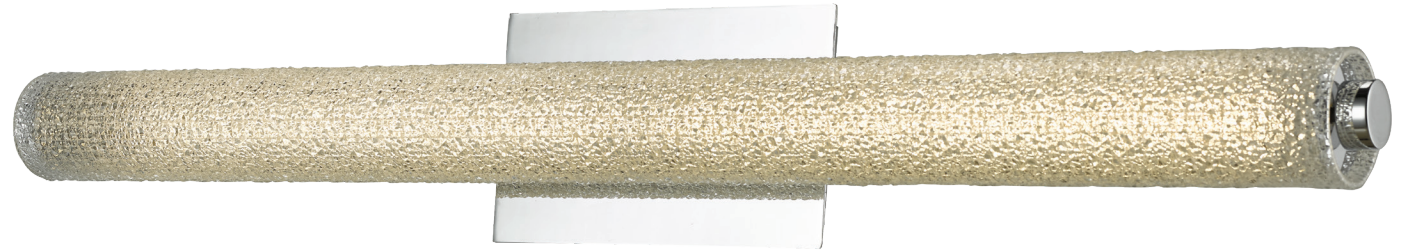

FAMILY NAME 20095WV-BN

31" Hand Blown Diamond Glass Tube LED Vanity

ABRA MODEL Radius

UPC 00858083007450

FIXTURE MATERIAL				FIXTURE DIMENSIONS IN INCHES										
Frame Material	Finishes Available	Diffuser Type	Diffuser Finish	Diameter	Height	o.a.h	Width	Length	Ext	Weight	ADA	Location	Rating	Compliance
Metal	BN-Brushed Nickel CH-Chrome	Glass	Diamond		2.4	4.7		31.6	3.25	6.5	Compliant	Wall Mount only	Damp Location	cETL
LAMPING										Compatible Dimmers		Junction Box Type		SUPPLIED
Lamp Type	Lamp qty	Wattage	Max Wattage	Base	Kelvin	CRI	Initial Lumen's	Delivered Lumen's	Voltage			Standard 4 x 4 Octagon Box		
LED	1	36w	36w	Solid State Module	3000k	90+	3060	2295 estimated	120v					
SPECIAL NOTES														