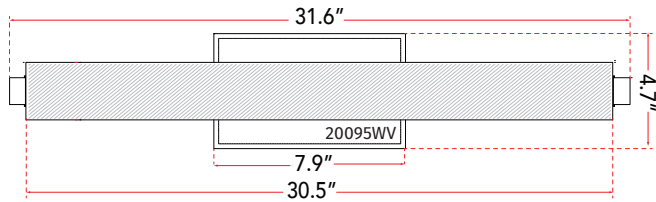

FAMILY NAME 20095WV-BN

31" Hand Blown Diamond Glass Tube LED Vanity

ABRA MODEL Radius

UPC 00858083007450

FIXTURE MATERIAL				FIXTURE DIMENSIONS IN INCHES										
Frame Material	Finishes Available	Diffuser Type	Diffuser Finish	Diameter	Height	o.a.h	Width	Length	Ext	Weight	ADA	Location	Rating	Compliance
Metal	BN-Brushed Nickel CH-Chrome	Glass	Diamond		2.4	4.7		31.6	3.25	6.5	Compliant	Wall Mount only	Damp Location	cETL
LAMPING										Compatible Dimmers		Junction Box Type		SUPPLIED
Lamp Type	Lamp qty	Wattage	Max Wattage	Base	Kelvin	CRI	Initial Lumen's	Delivered Lumen's	Voltage			Standard 4 x 4 Octagon Box		
LED	1	36w	36w	Solid State Module	3000k	90+	3060	2295 estimated	120v					
SPECIAL NOTES														