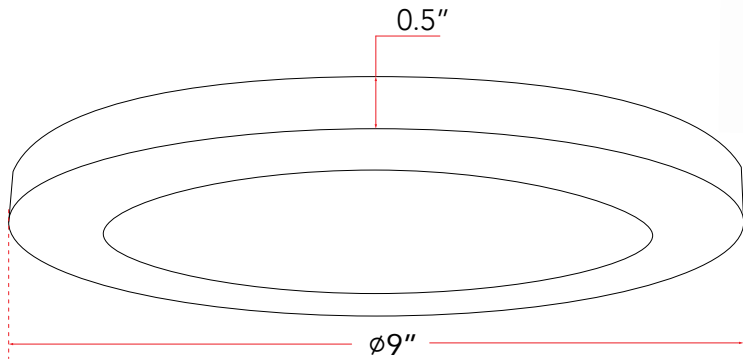

ABRA MODEL **30021FM-WH** Edge lit slim wet location flushmount
 FAMILY NAME **SLIM**

FIXTURE MATERIAL				DIMENSIONS IN INCHES							CERTIFICATION			
Frame Material	Finishes Available	Diffuser Type	Diffuser Finish	Diameter	Height	o.a.h	Width	Length	Ext	ADA	Label	Location	Rating	Compliance
Metal	WH-White BL-Black	Acrylic	White	9	0.5	0.5					cETL	Ceiling	Wet Location	cETL

LAMPING										COMPATIBLE DIMMER'S	J-BOX TYPE	SUPPLIED
Lamp Type	Lamp qty	Wattage	Max Wattage	Base	Kelvin	CRI	Initial Lumen's	Delivered Lumen's	Voltage			
LED	1	15w	15w	Module	3000k	90	1275	1150 estimated	120v	ELV,CL	4 x 4 Octagonal	