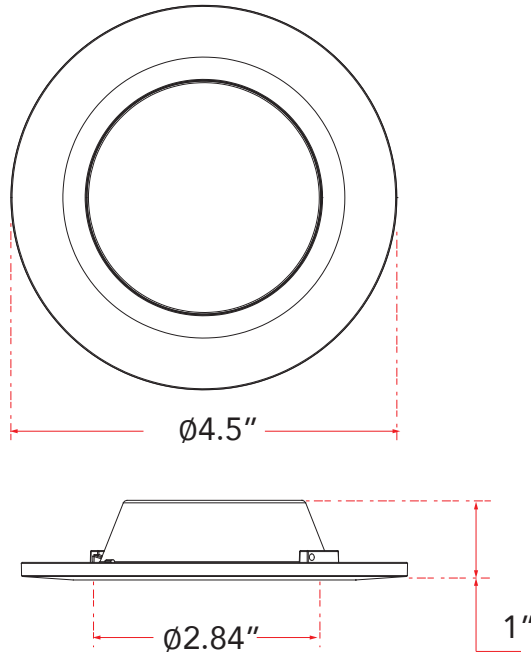

ABRA MODEL **30039FM**

Ultra Low Profile Flushmount

FIXTURE MATERIAL			
Frame Material	Finishes Available	Diffuser Type	Diffuser Finish
Metal	BL-Black WH-White	Acrylic	White

DIMENSIONS IN INCHES			
Diameter	Fixture		Mounting Plate
	Height	o.a.h	Diameter
4.5	0.25	1	4.2

CERTIFICATION		
Label	Location	Rating
cETL	Ceiling	Damp Location

LAMPING									
Lamp Type	Lamp qty	Wattage	Max Wattage	Base	Kelvin	CRI	Initial Lumen's	Delivered Lumen's	Voltage
LED	1	12w	12w	Module	3000	90	1020	900 estimated	120v