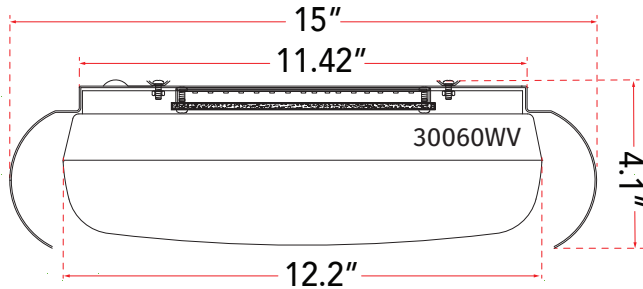

FAMILY NAME **30060FM-BZ**

15" Recessed Opal Glass in a Metal Frame with High Output Dimmable LED

ABRA MODEL **Euphoria**

UPC **00858083007658**

FIXTURE MATERIAL				FIXTURE DIMENSIONS IN INCHES										
Frame Material	Finishes Available	Diffuser Type	Diffuser Finish	Diameter	Height	o.a.h	Width	Length	Ext	Weight	ADA	Location	Rating	Compliance
Metal	BZ- Bronze WH-White	Glass	Frosted	15	4.1	4.1				9		Ceiling Mount only	Damp Location	cETL
LAMPING										Compatible Dimmers	Junction Box Type	SUPPLIED		
Lamp Type	Lamp qty	Wattage	Max Wattage	Base	Kelvin	CRI	Initial Lumen's	Delivered Lumen's	Voltage		Standard 4 x 4 Octagon Box			
LED	1	20w	20w	Solid State Module	3000k	90+	1700	1275 estimated	120v	SPECIAL NOTES				